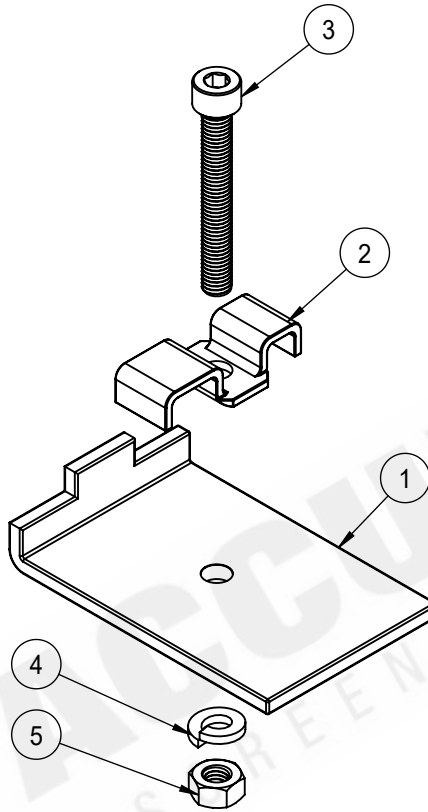

ACCURATE
SCREEN & GRATING

BAR GRATING - CLIPS

DM CLIP ASSEMBLY

VANCOUVER

19082-28th Avenue
Surrey, BC
Canada V3S 6M3
TF: 877.687.3488

CALGARY

7571-57th Street SE
Calgary, AB
Canada T2C 5M2
TF: 877.857.0323

EDMONTON

ITEM NO.	DESCRIPTION	AVAILABLE ALLOYS	QTY.
1	D PLATE	GALVANIZED STEEL 316 STAINLESS STEEL	1
2	DM CLIP	GALVANIZED STEEL, 316 STAINLESS STEEL	1
3	M8x1.25x60 6mm SOCKET HEAD SCREW	316 STAINLESS STEEL	1
4	M8 SPLIT-LOCK WASHER	316 STAINLESS STEEL	1
5	M8x1.25 HEX NUT	316 STAINLESS STEEL	1