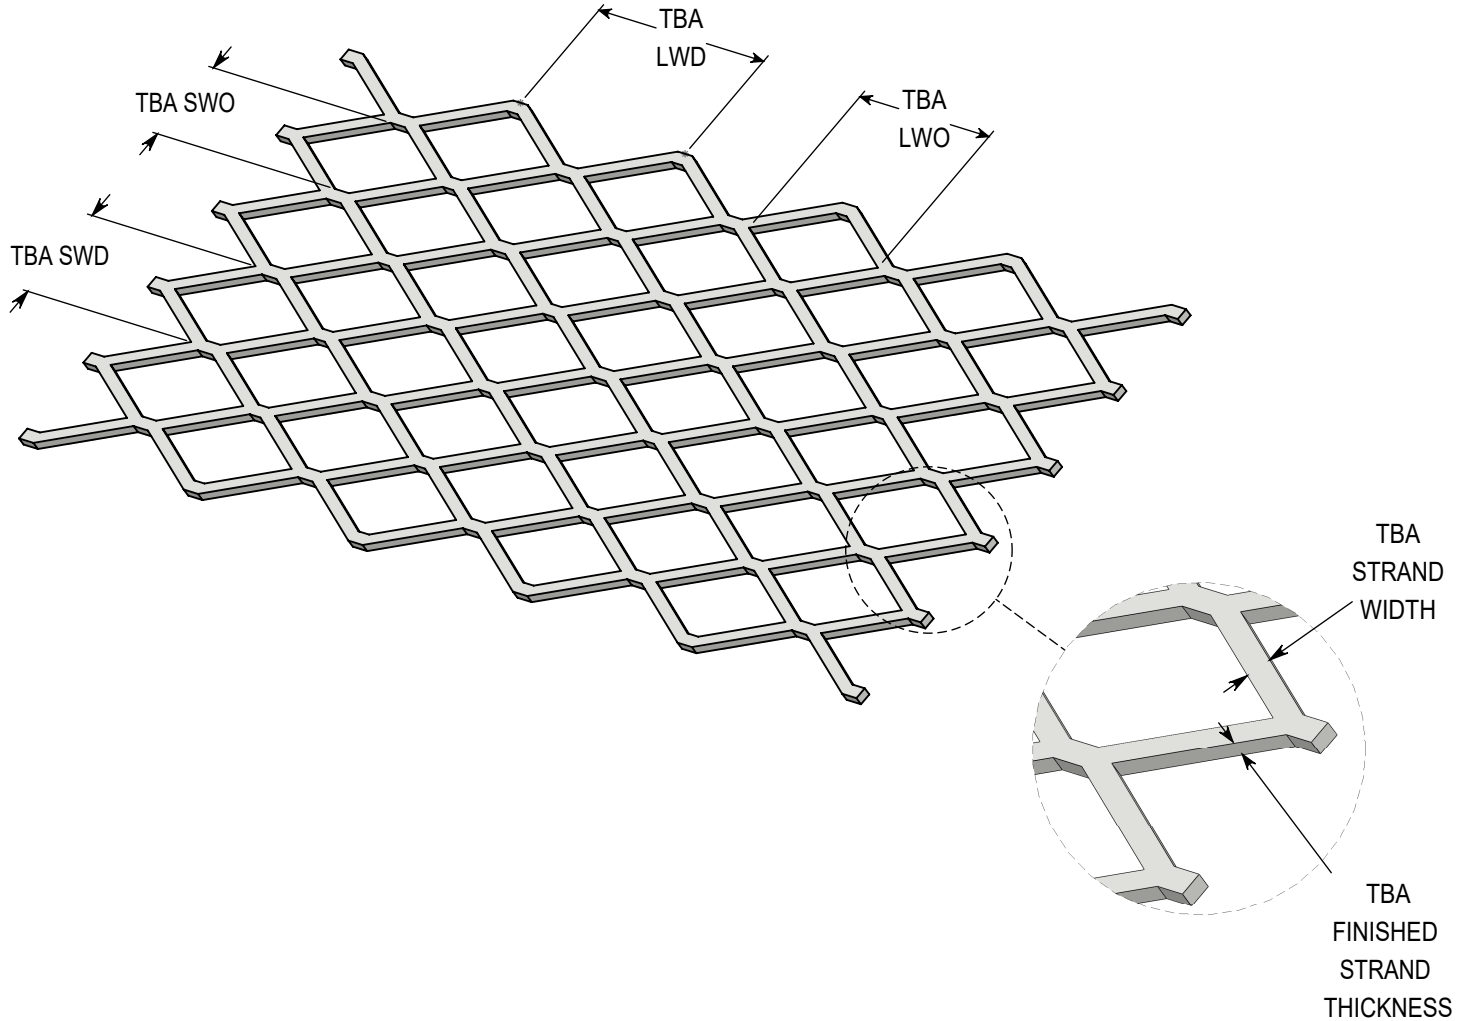

ACCURATE
SCREEN & GRATING

EXPANDED METAL - FLAT

3/4" - #13 - CARBON STEEL

VANCOUVER

19082-28th Avenue
Surrey, BC
Canada V3S 6M3
TF: 877.687.3488

CALGARY

7571-57th Street SE
Calgary, AB
Canada T2C 5M2
TF: 877.857.0323

DRAWING NOT TO SCALE