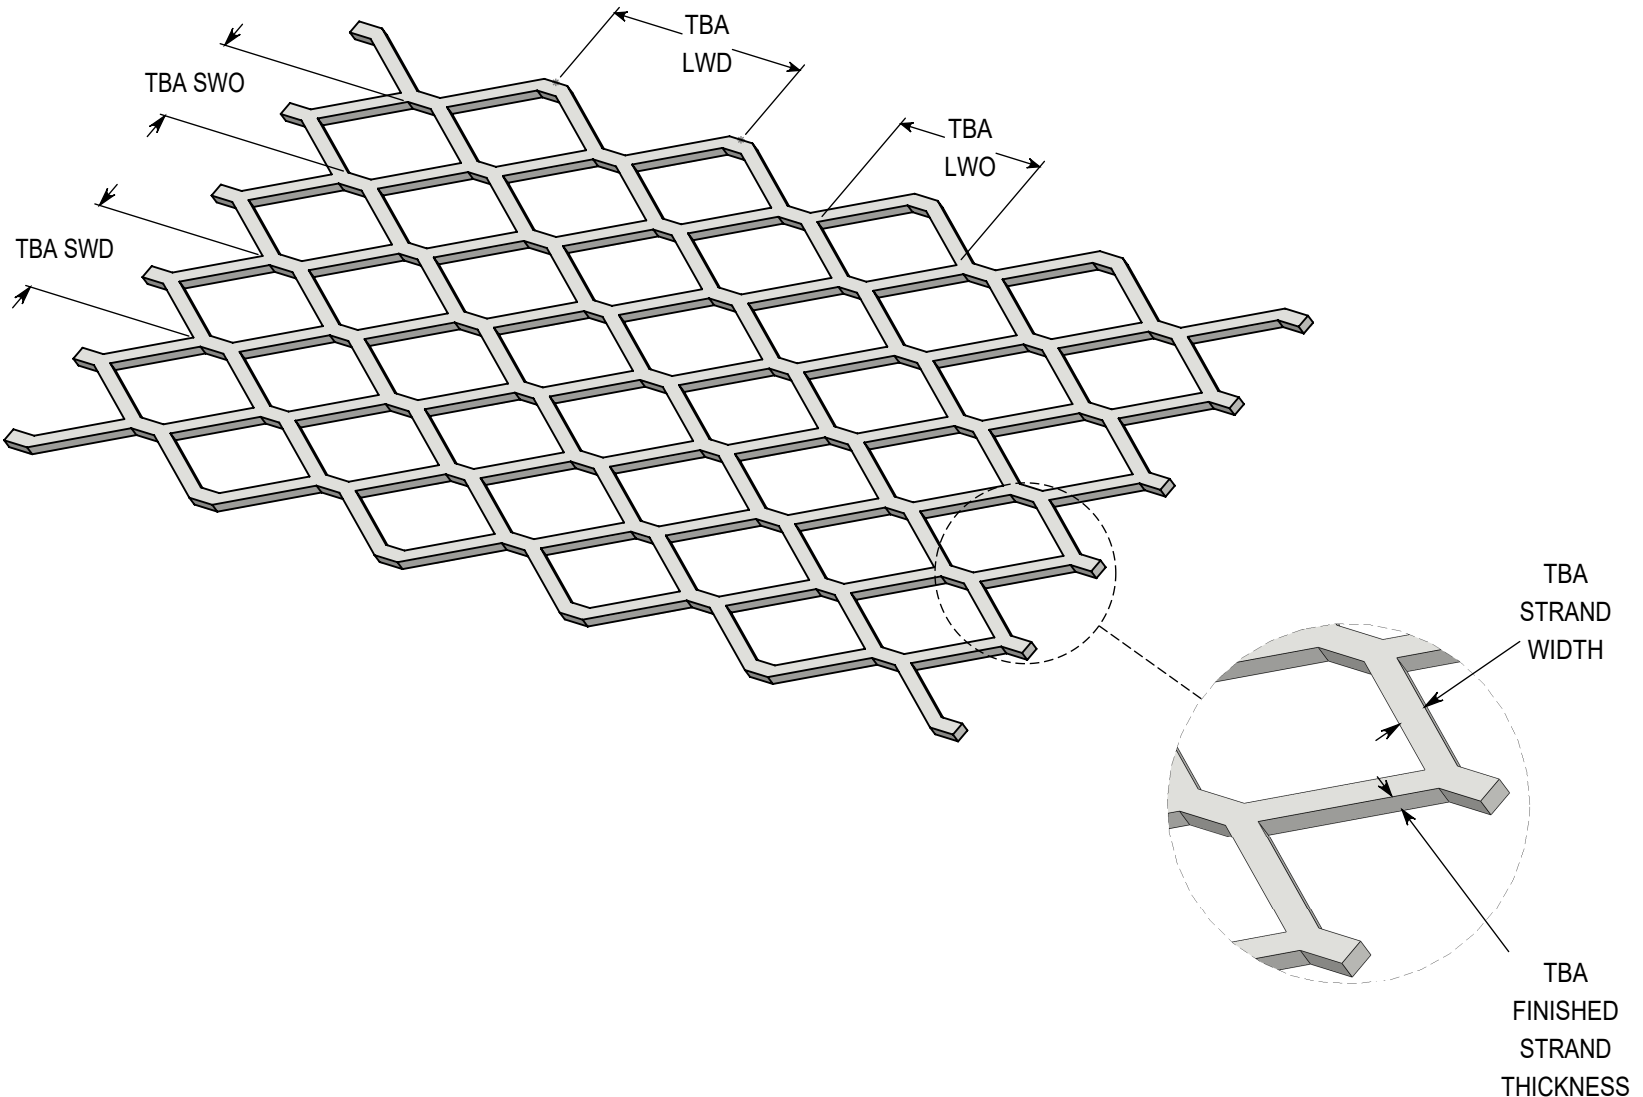

MONTREAL

440 Rue Stinson
Saint Laurent, QC
Canada H4N 2E9
TF: 855.325.3826

DRAWING NOT TO SCALE

www accuratescreen.ca

NOTE: ALL DRAWINGS ARE THE PROPERTY OF ACCURATE SCREEN LTD./1238229 ALBERTA INC.