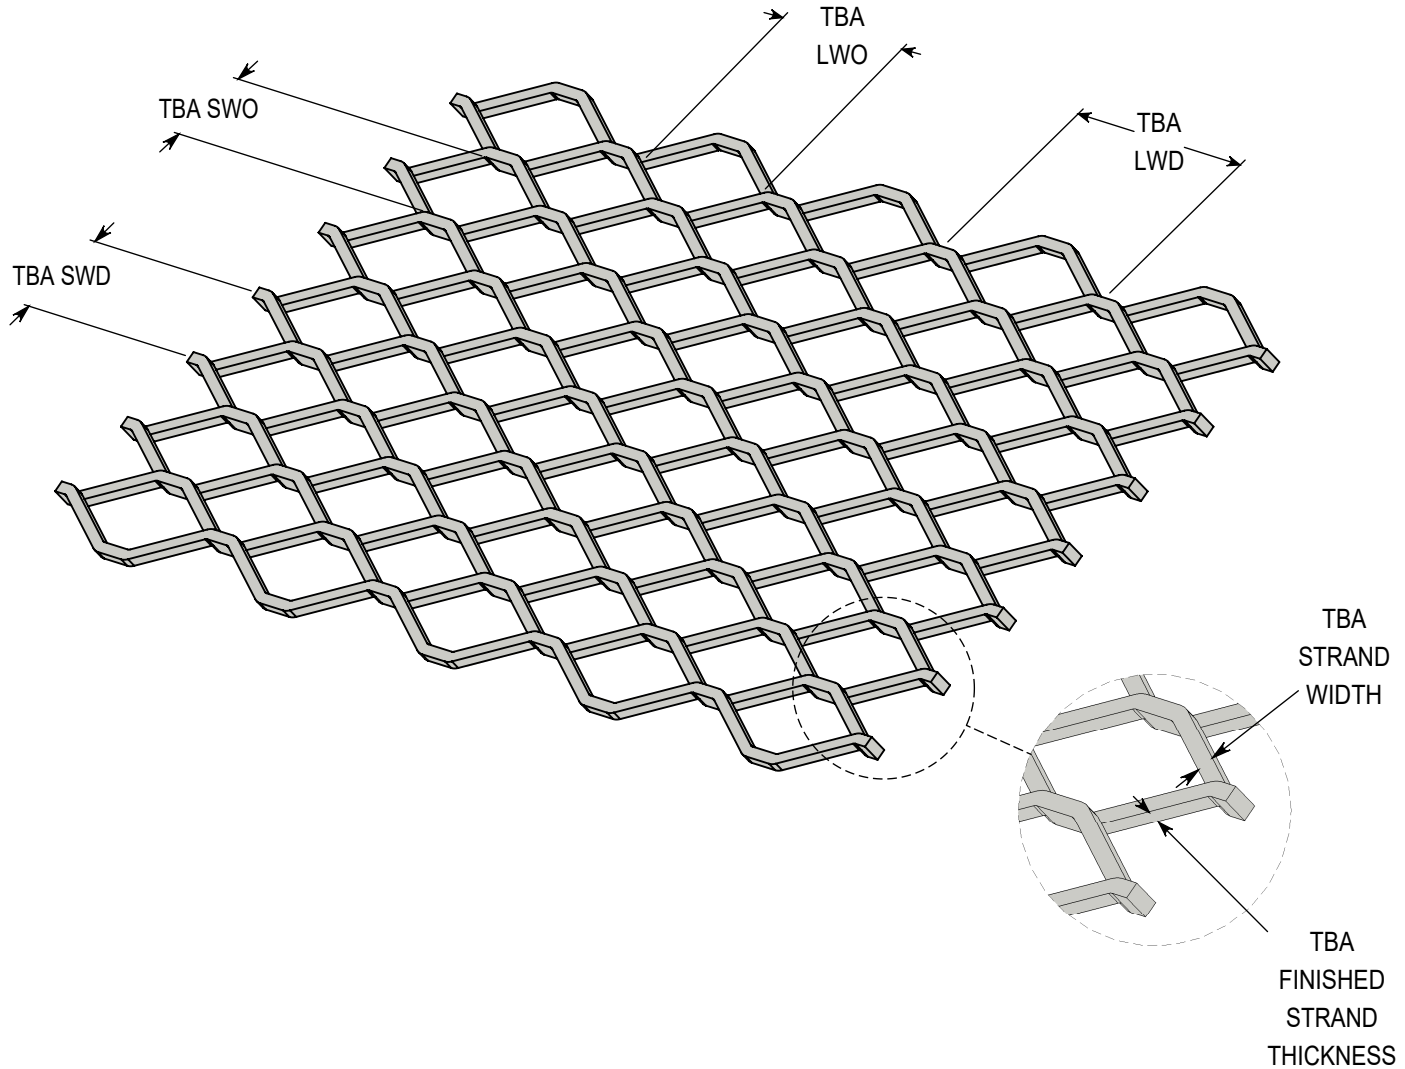

ACCURATE
SCREEN & GRATING

EXPANDED METAL - RAISED

3/4" - #13 - 304 STAINLESS STEEL

VANCOUVER

19082-28th Avenue
Surrey, BC
Canada V3S 6M3
TF: 877.687.3488

CALGARY

7571-57th Street SE
Calgary, AB
Canada T2C 5M2
TF: 877.857.0323

DRAWING NOT TO SCALE