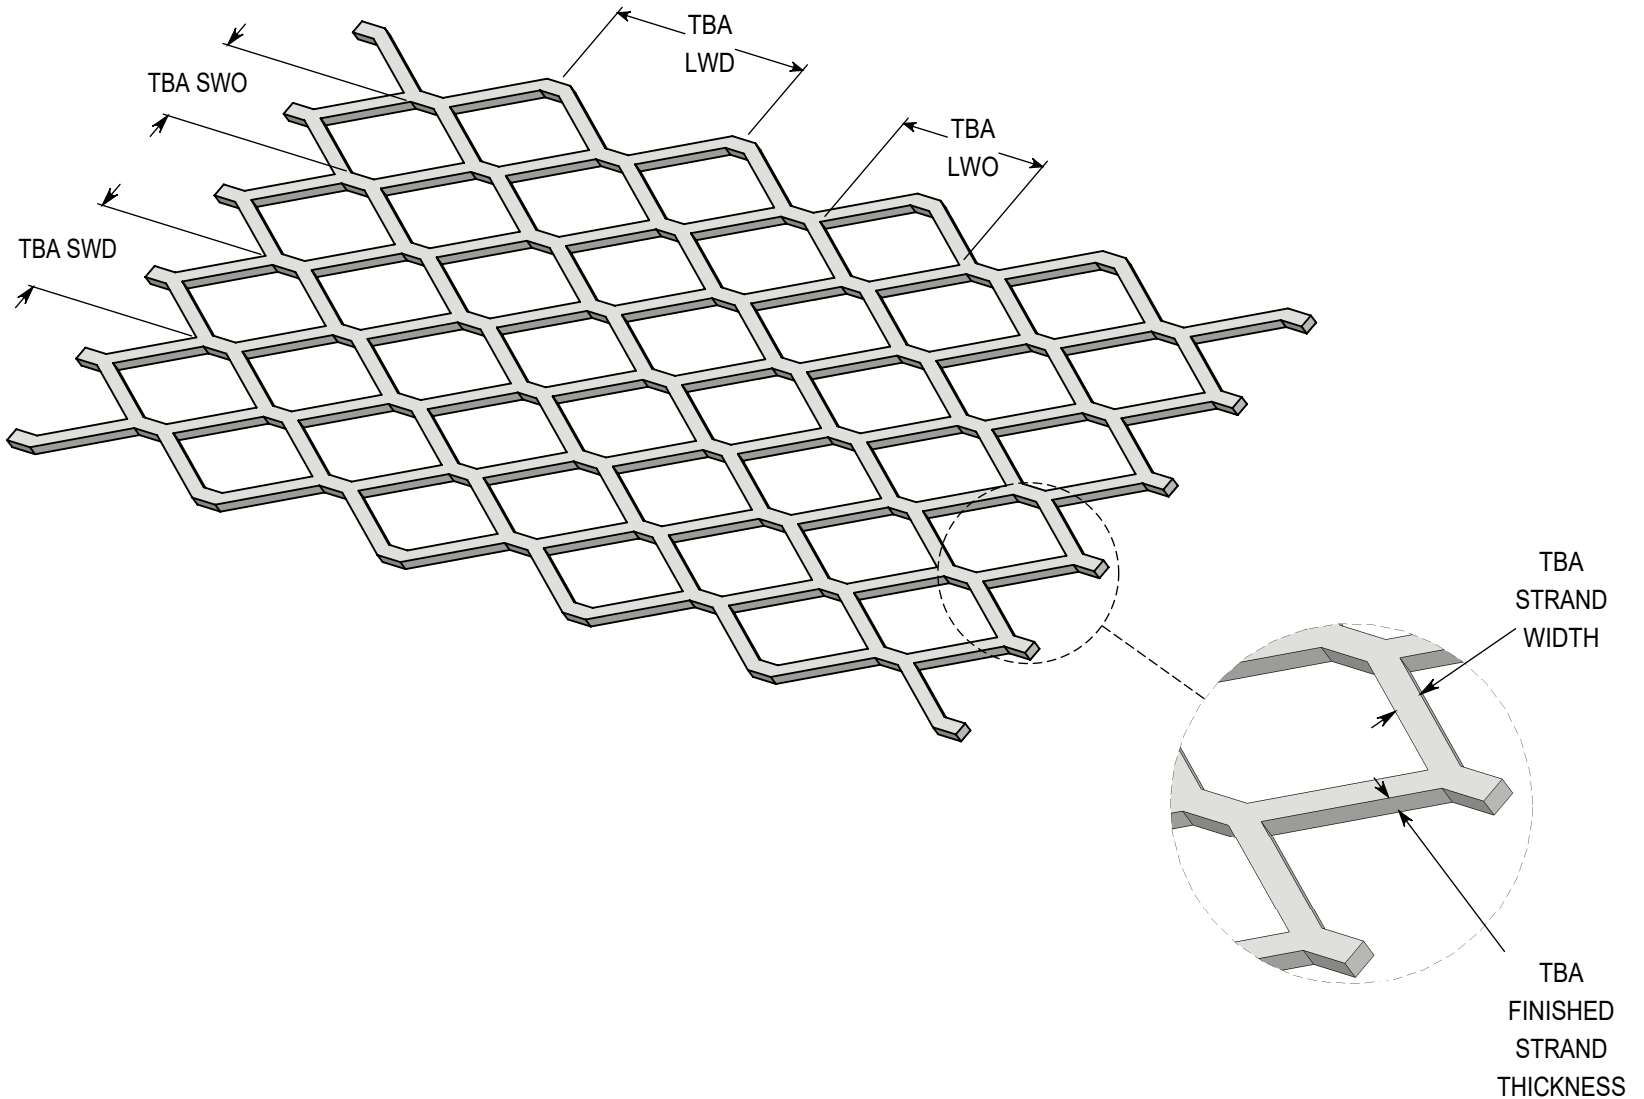

MONTREAL

440 Rue Stinson
Saint Laurent, QC
Canada H4N 2E9
TF: 855.325.3826

DRAWING NOT TO SCALE

www accuratescreen.ca

NOTE: ALL DRAWINGS ARE THE PROPERTY OF ACCURATE SCREEN LTD./1238229 ALBERTA INC.