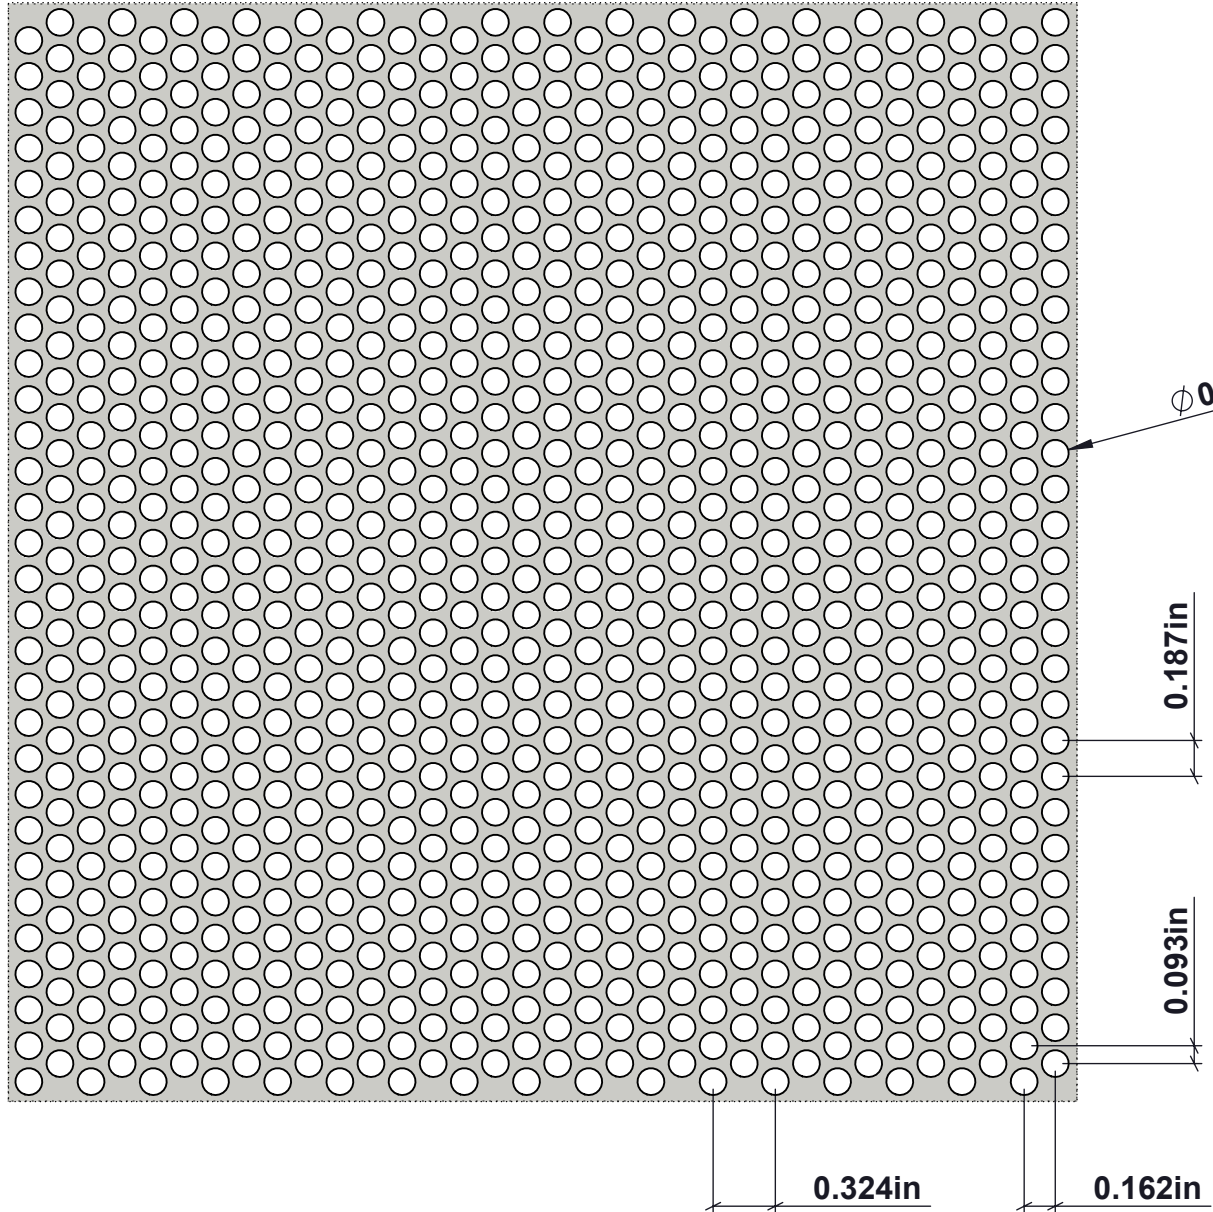

ACCURATE
SCREEN & GRATING

HAMMERMILL & MILLING SCREENS

51%

OPEN AREA

14 (0.080")-140/187-STAGGER-48"X58"

VANCOUVER

19082-28th Avenue
Surrey, BC
Canada V3S 6M3
TF: 877.687.3488

CALGARY

MONTREAL

440 Rue Stinson
Saint Laurent, QC
Canada H4N 2E9
TF: 855.325.3826

AVAILABLE ALLOYS
STEEL
AVAILABLE THICKNESS
14GA.

www accuratescreen.ca

NOTE: ALL DRAWINGS ARE THE PROPERTY OF ACCURATE SCREEN LTD./1238229 ALBERTA INC.