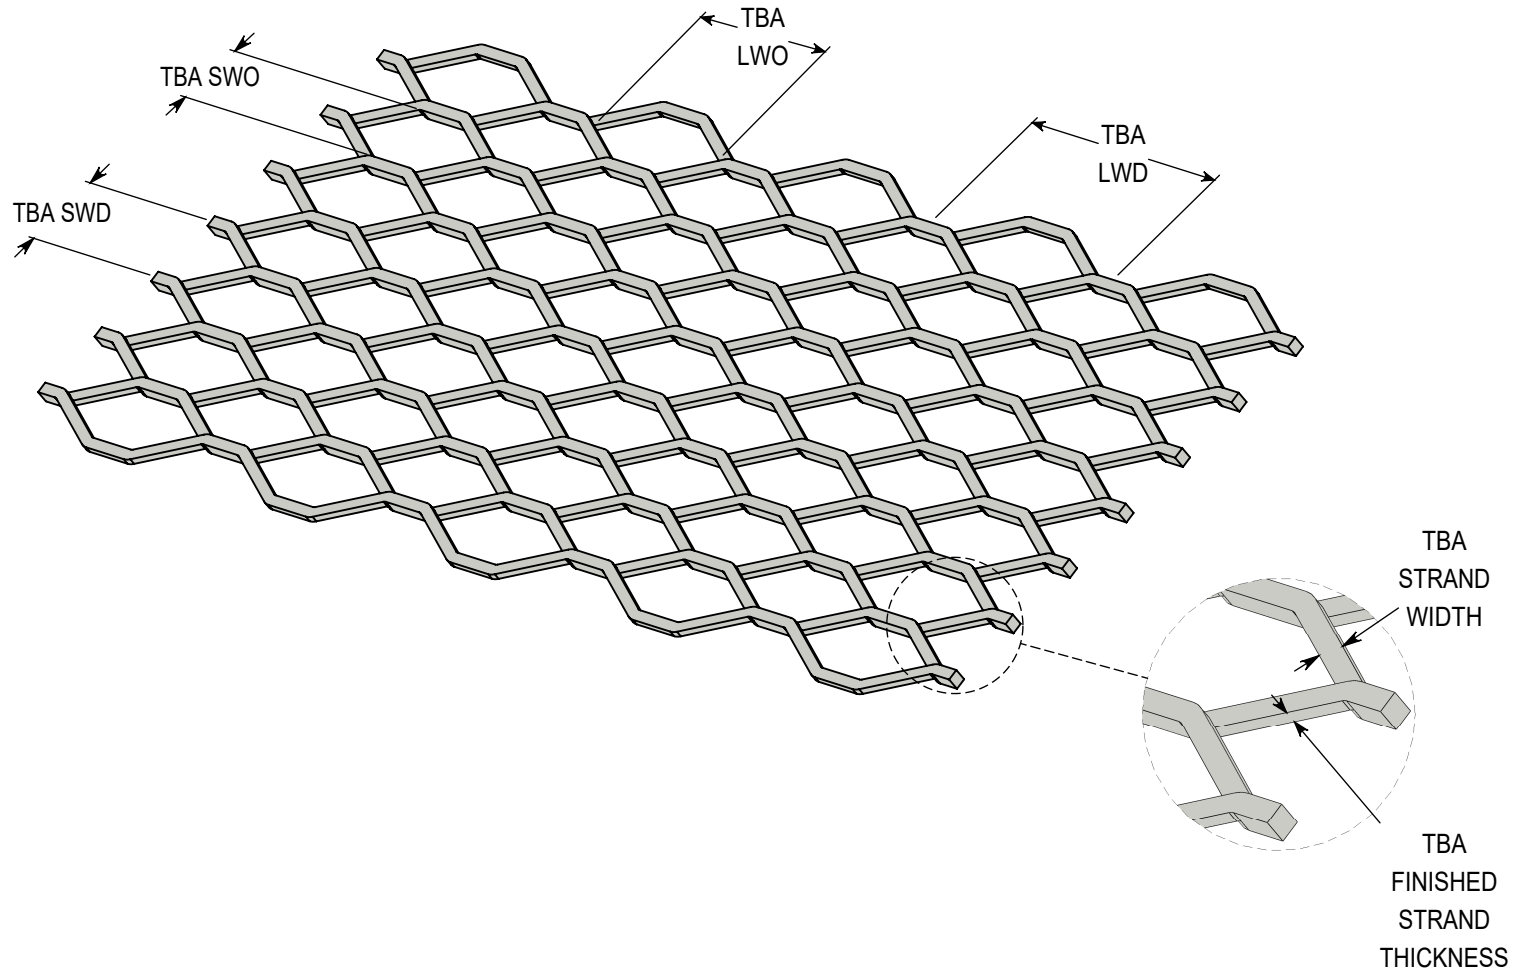

MONTREAL

440 Rue Stinson
Saint Laurent, QC
Canada H4N 2E9
TF: 855.325.3826

DRAWING NOT TO SCALE

www accuratescreen.ca

NOTE: ALL DRAWINGS ARE THE PROPERTY OF ACCURATE SCREEN LTD./1238229 ALBERTA INC.