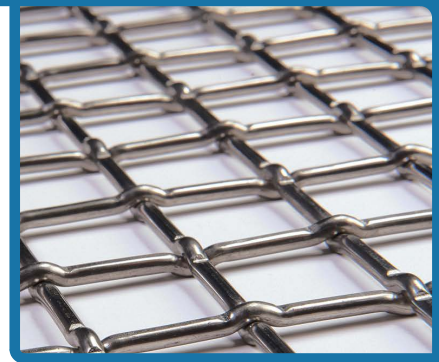

VANCOUVER

19082-28th Avenue
Surrey, BC
Canada V3S 6M3
TF: 877.687.3488

CALGARY

7571-57th Street SE
Calgary, AB
Canada T2C 5M2
TF: 877.857.0323

EDMONTON

#54-1015 Eby Road SW
Edmonton, AB
Canada T6X 2N9
TF: 877.857.0323

TORONTO

#5-5655 Kennedy Rd
Mississauga, ON
Canada L4Z 3E1
TF: 877.564.3381

MONTREAL

440 Rue Stinson
Saint Laurent, QC
Canada H4N 2E9
TF: 855.325.3826

Aluminum Woven Mesh Sheet

Mesh	Wire Diameter	Opening	Sheet Stock	Lbs.Sq.Ft	Weave Style	Notes
0.620"	0.120"	0.50"	4x8	0.53	Lockcrimp	
0.625"	0.125"	0.50"	4x8	0.57	Lockcrimp	
1.00"	0.135"	0.865"	4x8	0.43	Press-Lock Crimp	
1.192	0.192"	1.00"	4x8	0.69	Press-Lock Crimp	
1.250"	0.250"	1.00"	4x8	1.38	Press-Lock Crimp	
2.00"	0.187"	1.81"	4x8	0.39	Press-Lock Crimp	
2.00"	0.250"	1.75"	4x10	0.69	Press-Lock Crimp	
2.00"	0.250"	1.75"	4x8	0.69	Press-Lock Crimp	
2.00"	0.250"	1.75"	4x8	0.69	Intercrimp	

Aluminum Woven Mesh Roll

Mesh	Wire Diameter	Opening	Roll Stock	Lbs.Sq.Ft	Weave Style	Notes
0.75"	0.063"	0.687"	4x100	0.13	Intercrimp	
0.75"	0.063"	0.687"	5x100	0.13	Intercrimp	
0.813"	0.063"	0.75"	4x100	0.12	Intercrimp	
0.813"	0.063"	0.75"	5x100	0.12	Intercrimp	
18x16	0.011"	0.051"x0.044"	36x100	0.03	Plain Weave	Insect Screen
18x16	0.011"	0.051"x0.044"	48x100	0.03	Plain Weave	Insect Screen
18x16	0.011"	0.051"x0.044"	60x100	0.03	Plain Weave	Insect Screen
2	0.063"	0.437"	36x100	0.17	Intercrimp	
2	0.063"	0.437"	48x100	0.17	Intercrimp	
2	0.063"	0.437"	48x100	0.17	Intercrimp	
2	0.063"	0.437"	60x100	0.17	Intercrimp	
8	0.028"	0.097"	48x100	0.1	Plain Weave	
0.813"	0.063"	0.75"	5x100	0.12	Plain Weave