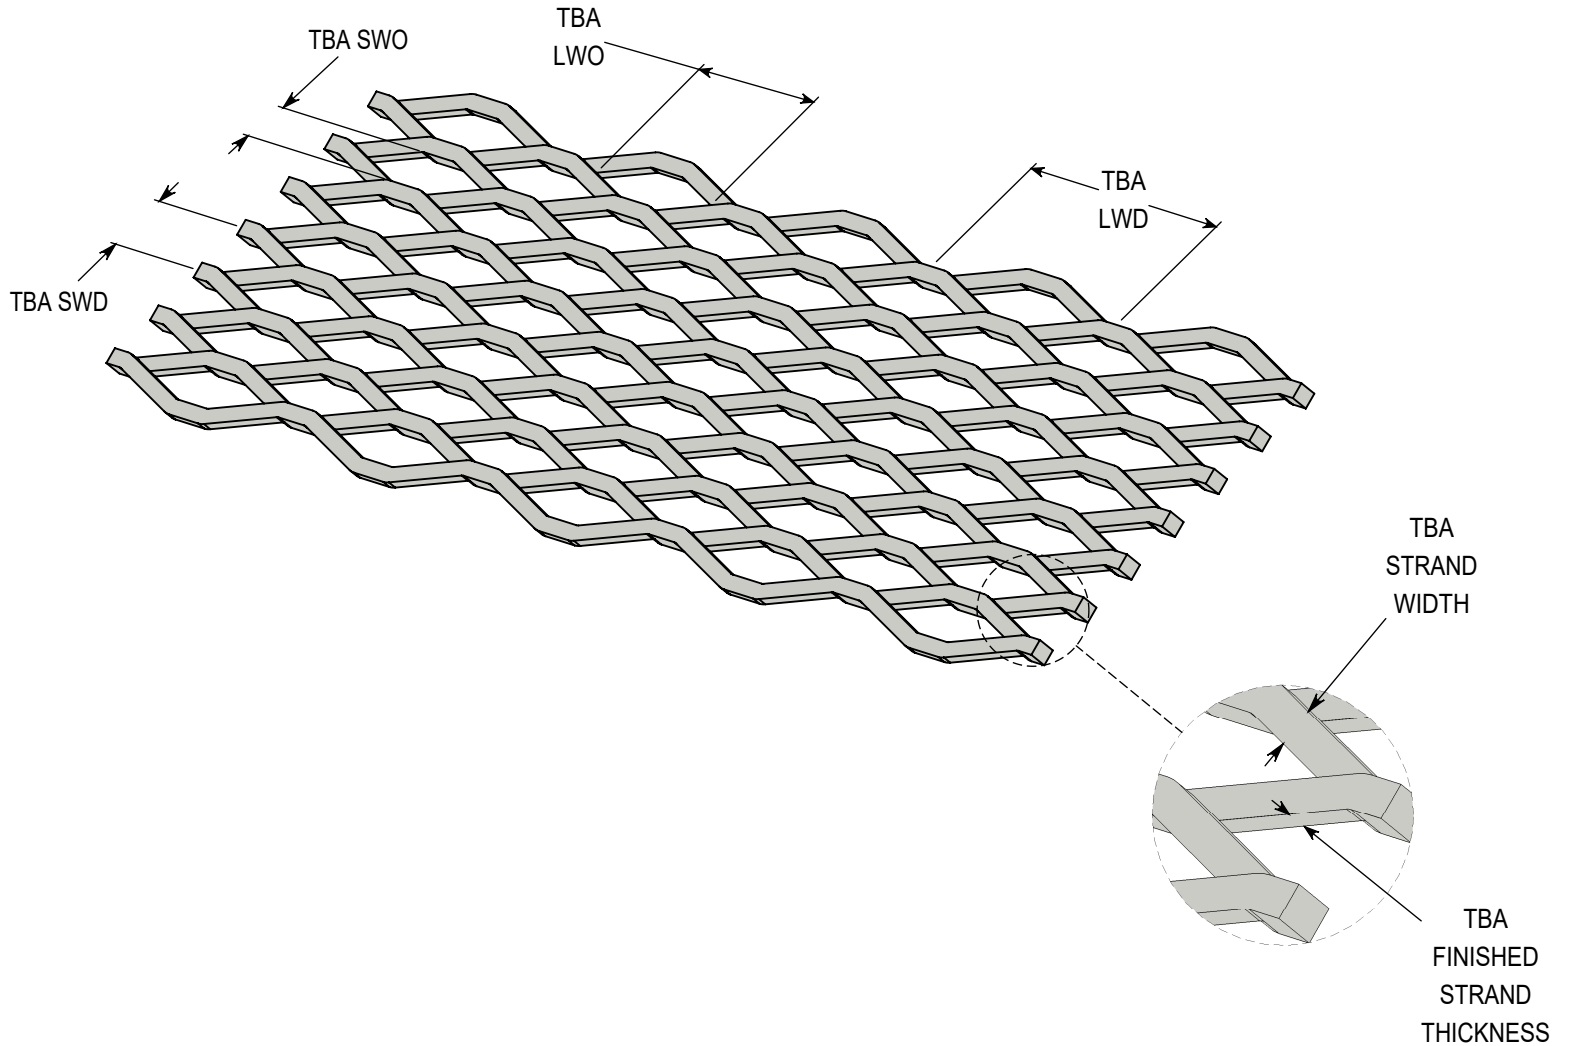

# EXPANDED GRATING

4.0 LBS. CARBON STEEL

**VANCOUVER**

19082-28th Avenue  
Surrey, BC  
Canada V3S 6M3  
TF: 877.687.3488

**CALGARY**

7571-57th Street SE  
Calgary, AB  
Canada T2C 5M2  
TF: 877.857.0323

**EDMONTON**

**\*DRAWING NOT TO SCALE\***