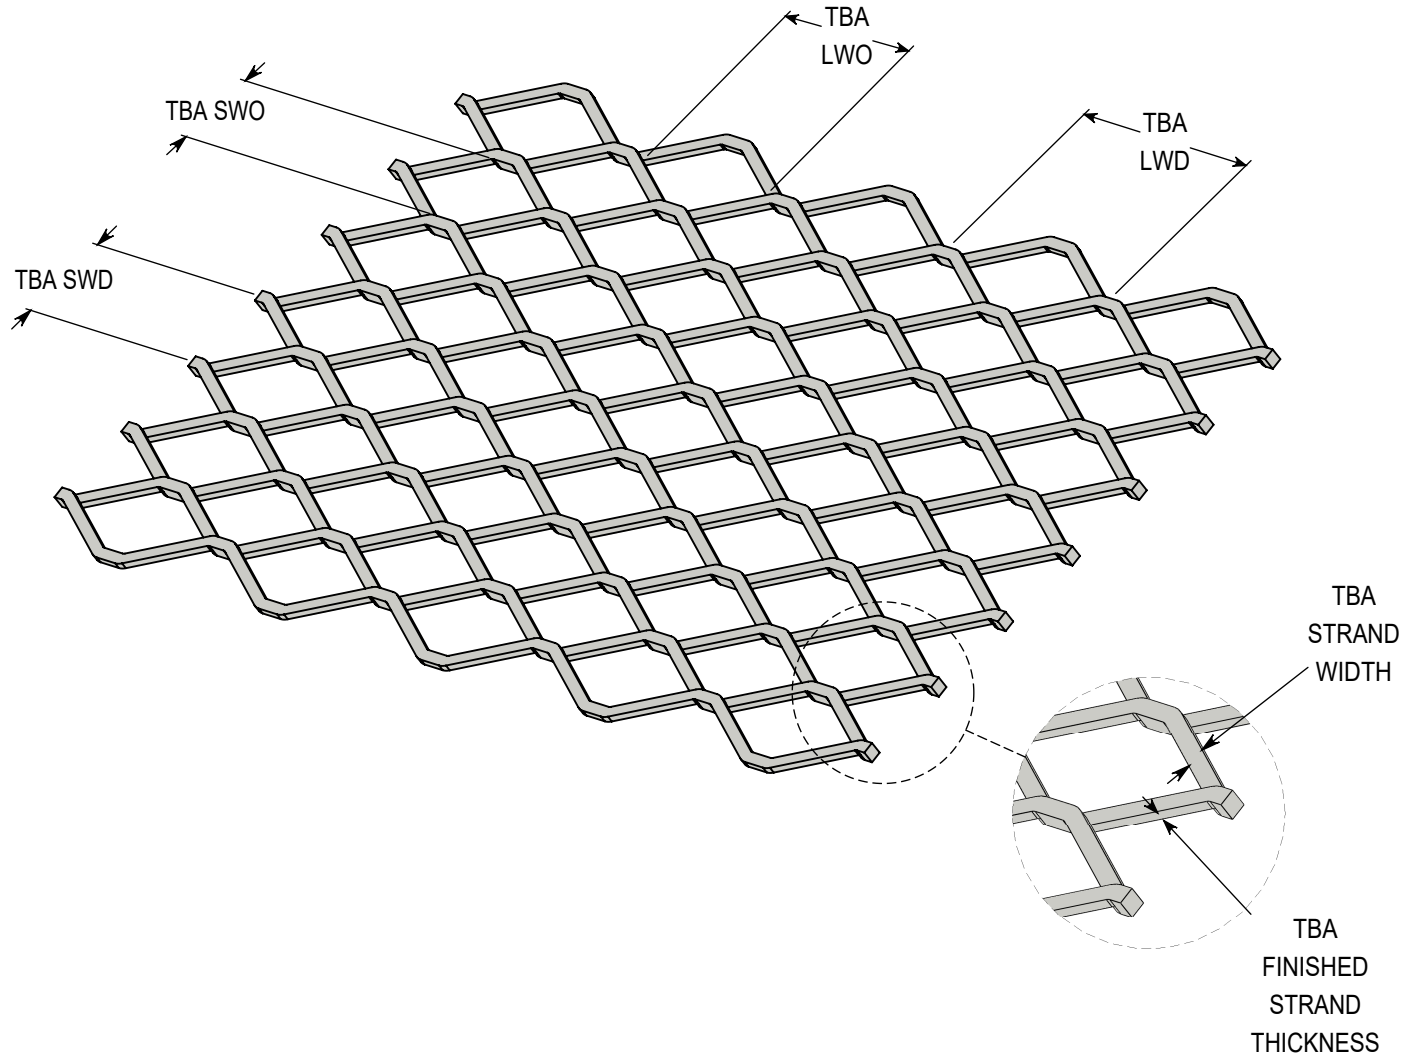

# EXPANDED METAL - RAISED

3/4" - #16 - CARBON STEEL

**VANCOUVER**

19082-28th Avenue  
Surrey, BC  
Canada V3S 6M3  
TF: 877.687.3488

**CALGARY**

7571-57th Street SE  
Calgary, AB  
Canada T2C 5M2  
TF: 877.857.0323