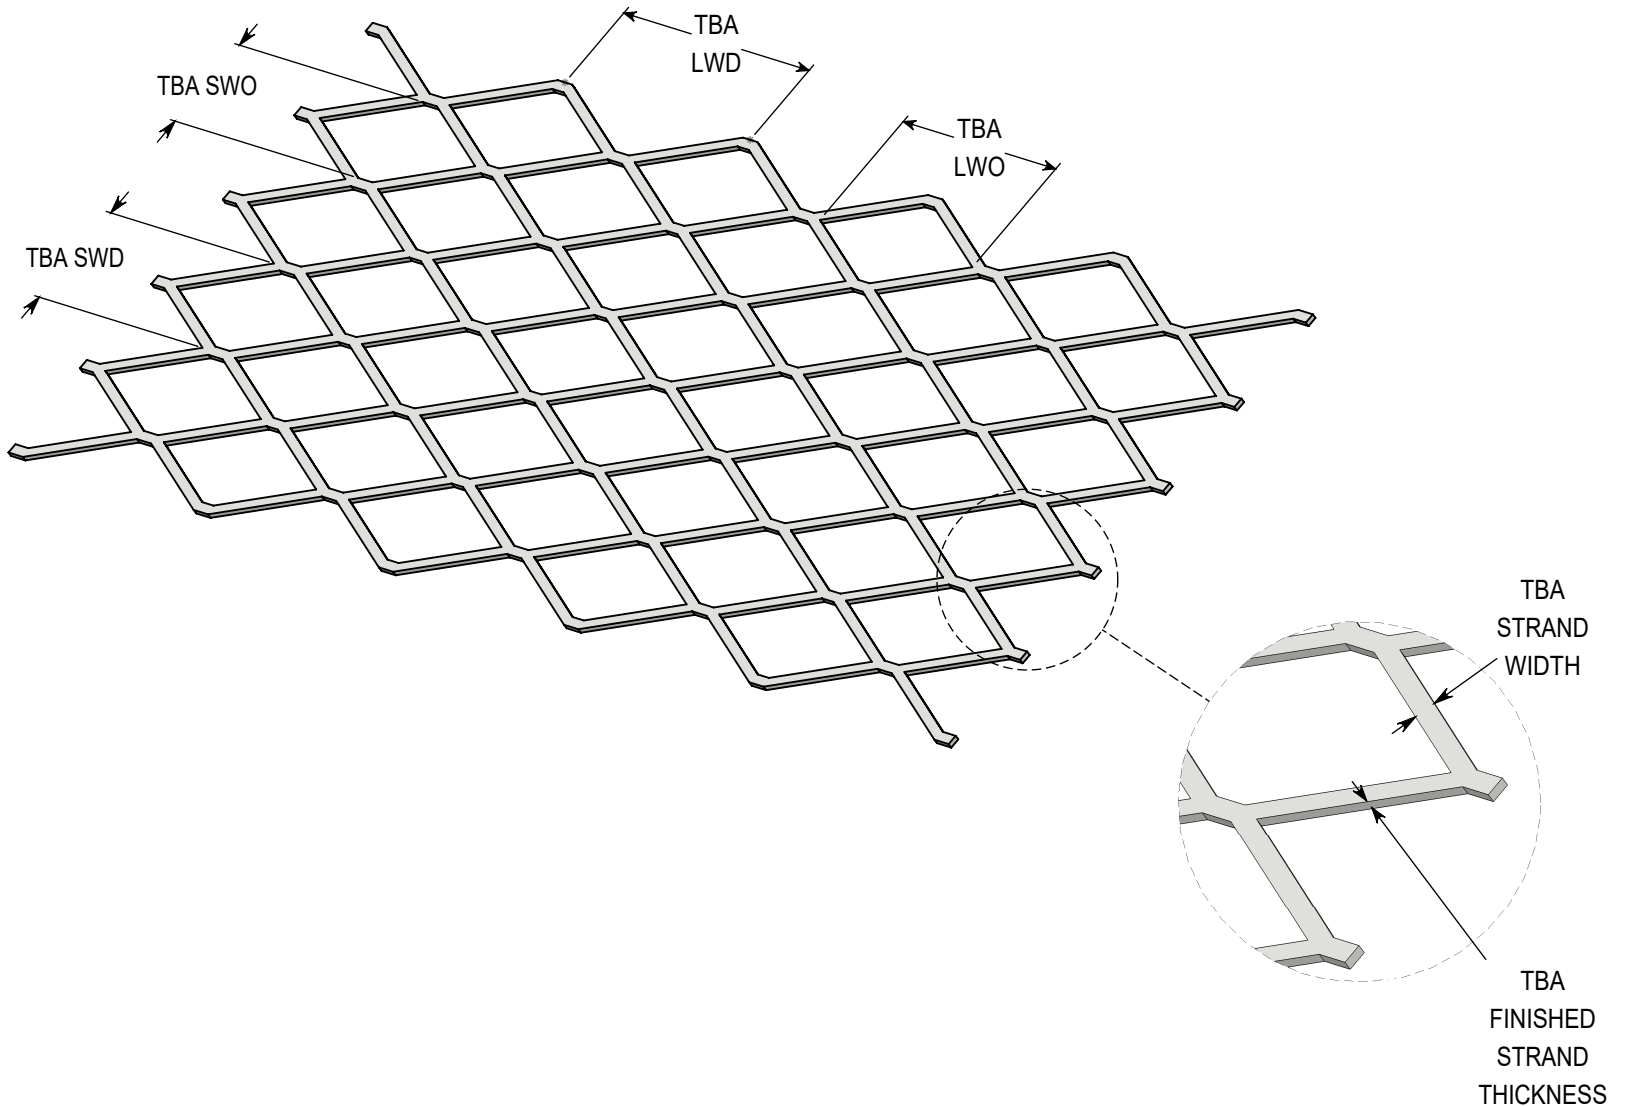

MONTREAL

440 Rue Stinson
Saint Laurent, QC
Canada H4N 2E9
TF: 855.325.3826

DRAWING NOT TO SCALE

www accuratescreen.ca

NOTE: ALL DRAWINGS ARE THE PROPERTY OF ACCURATE SCREEN LTD./1238229 ALBERTA INC.