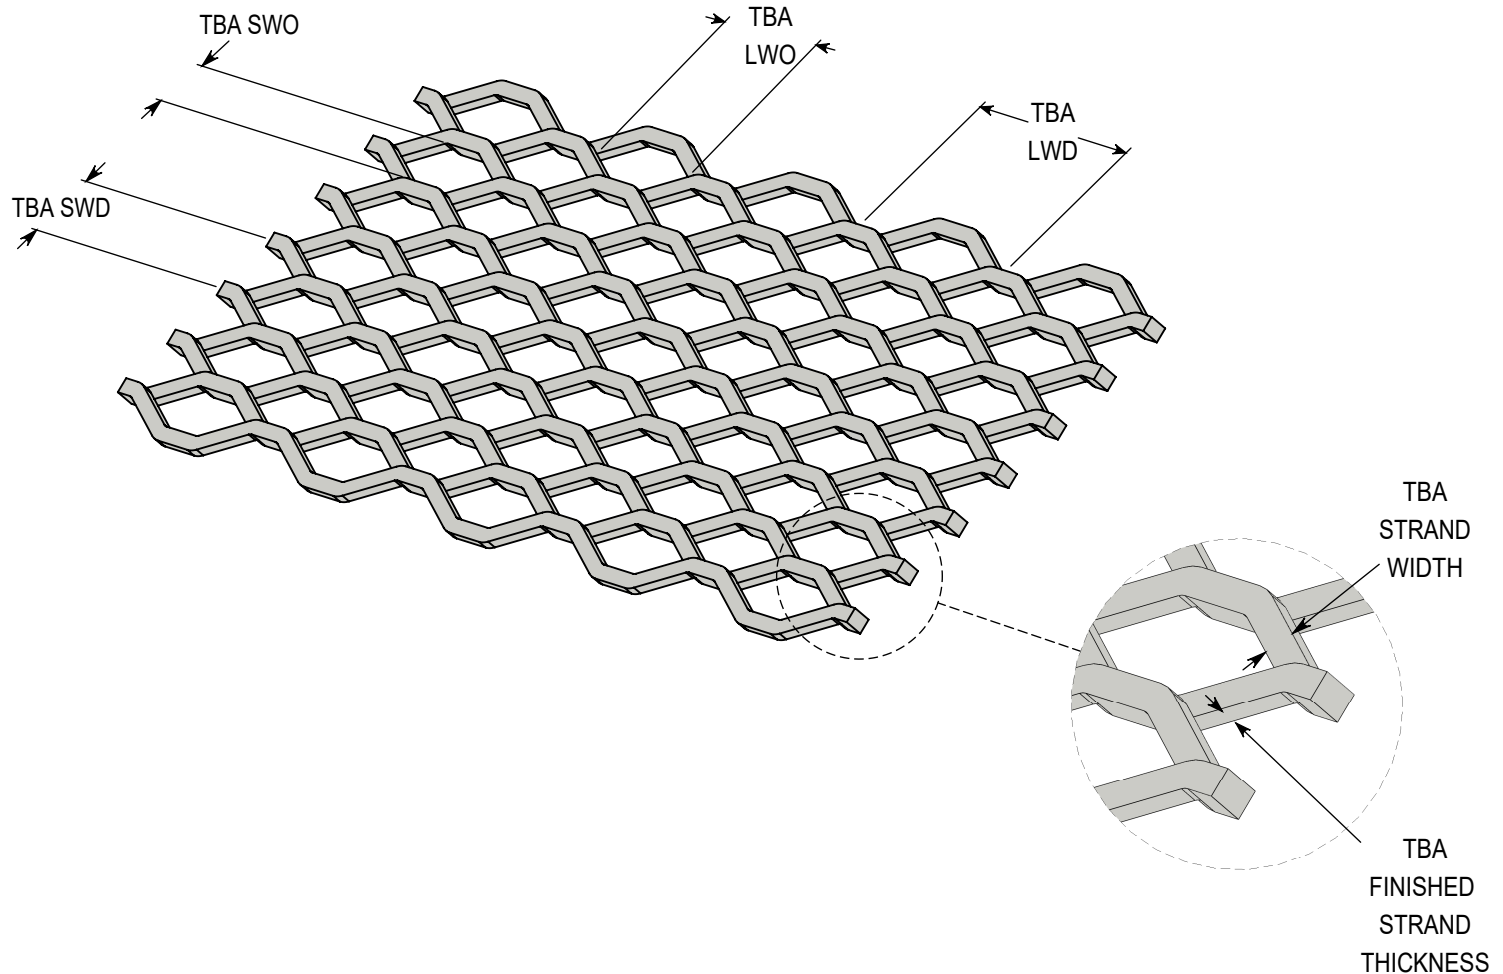

MONTREAL

440 Rue Stinson
Saint Laurent, QC
Canada H4N 2E9
TF: 855.325.3826

DRAWING NOT TO SCALE

www accuratescreen.ca

NOTE: ALL DRAWINGS ARE THE PROPERTY OF ACCURATE SCREEN LTD./1238229 ALBERTA INC.