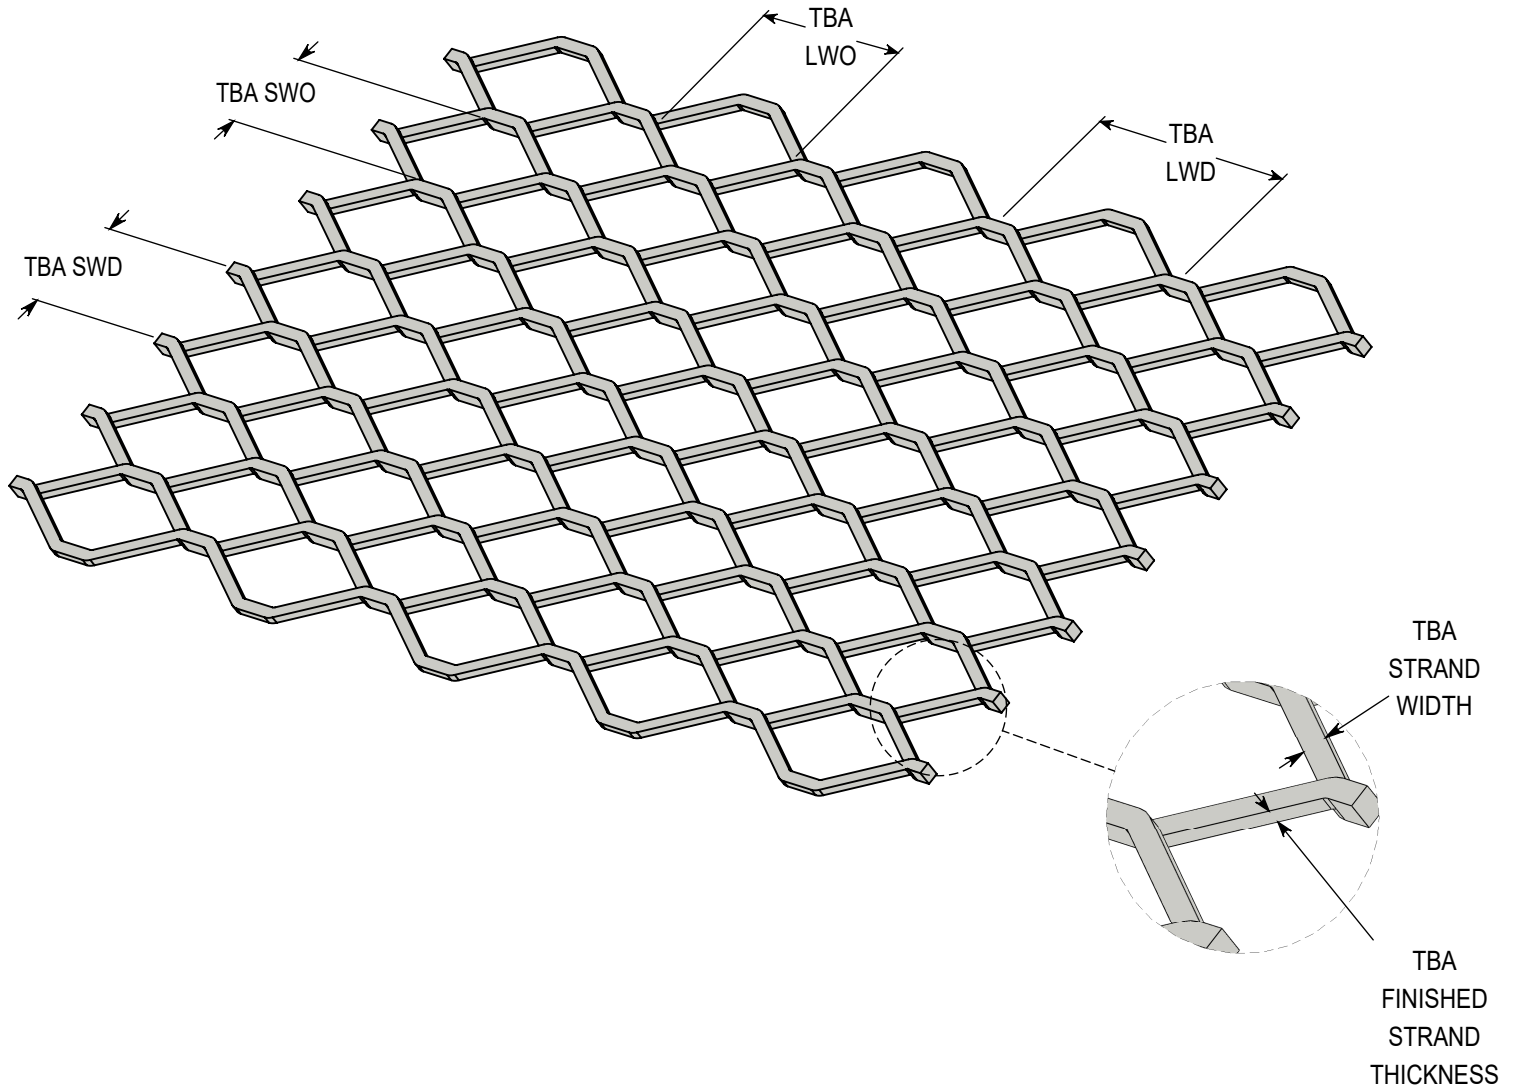

ACCURATE
SCREEN & GRATING

EXPANDED METAL - RAISED

1-1/2" - #10L - CARBON STEEL

VANCOUVER

19082-28th Avenue
Surrey, BC
Canada V3S 6M3
TF: 877.687.3488

CALGARY

7571-57th Street SE
Calgary, AB
Canada T2C 5M2
TF: 877.857.0323

DRAWING NOT TO SCALE