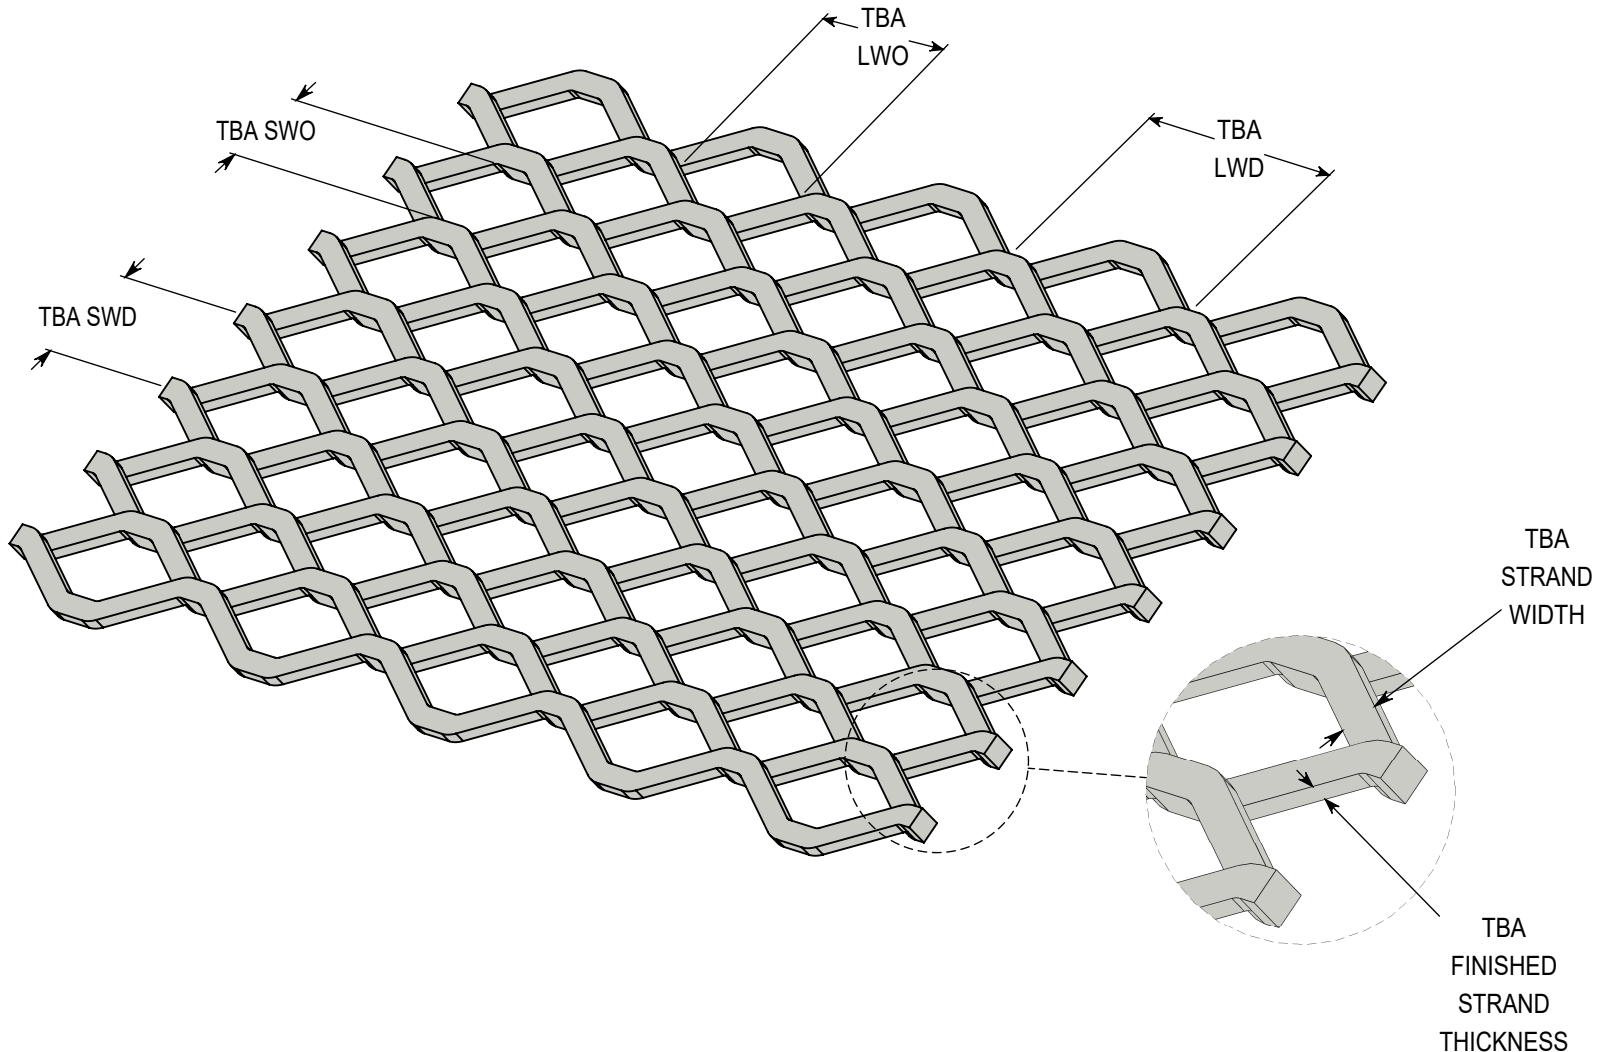

MONTREAL

440 Rue Stinson
Saint Laurent, QC
Canada H4N 2E9
TF: 855.325.3826

DRAWING NOT TO SCALE

www accuratescreen.ca

NOTE: ALL DRAWINGS ARE THE PROPERTY OF ACCURATE SCREEN LTD./1238229 ALBERTA INC.