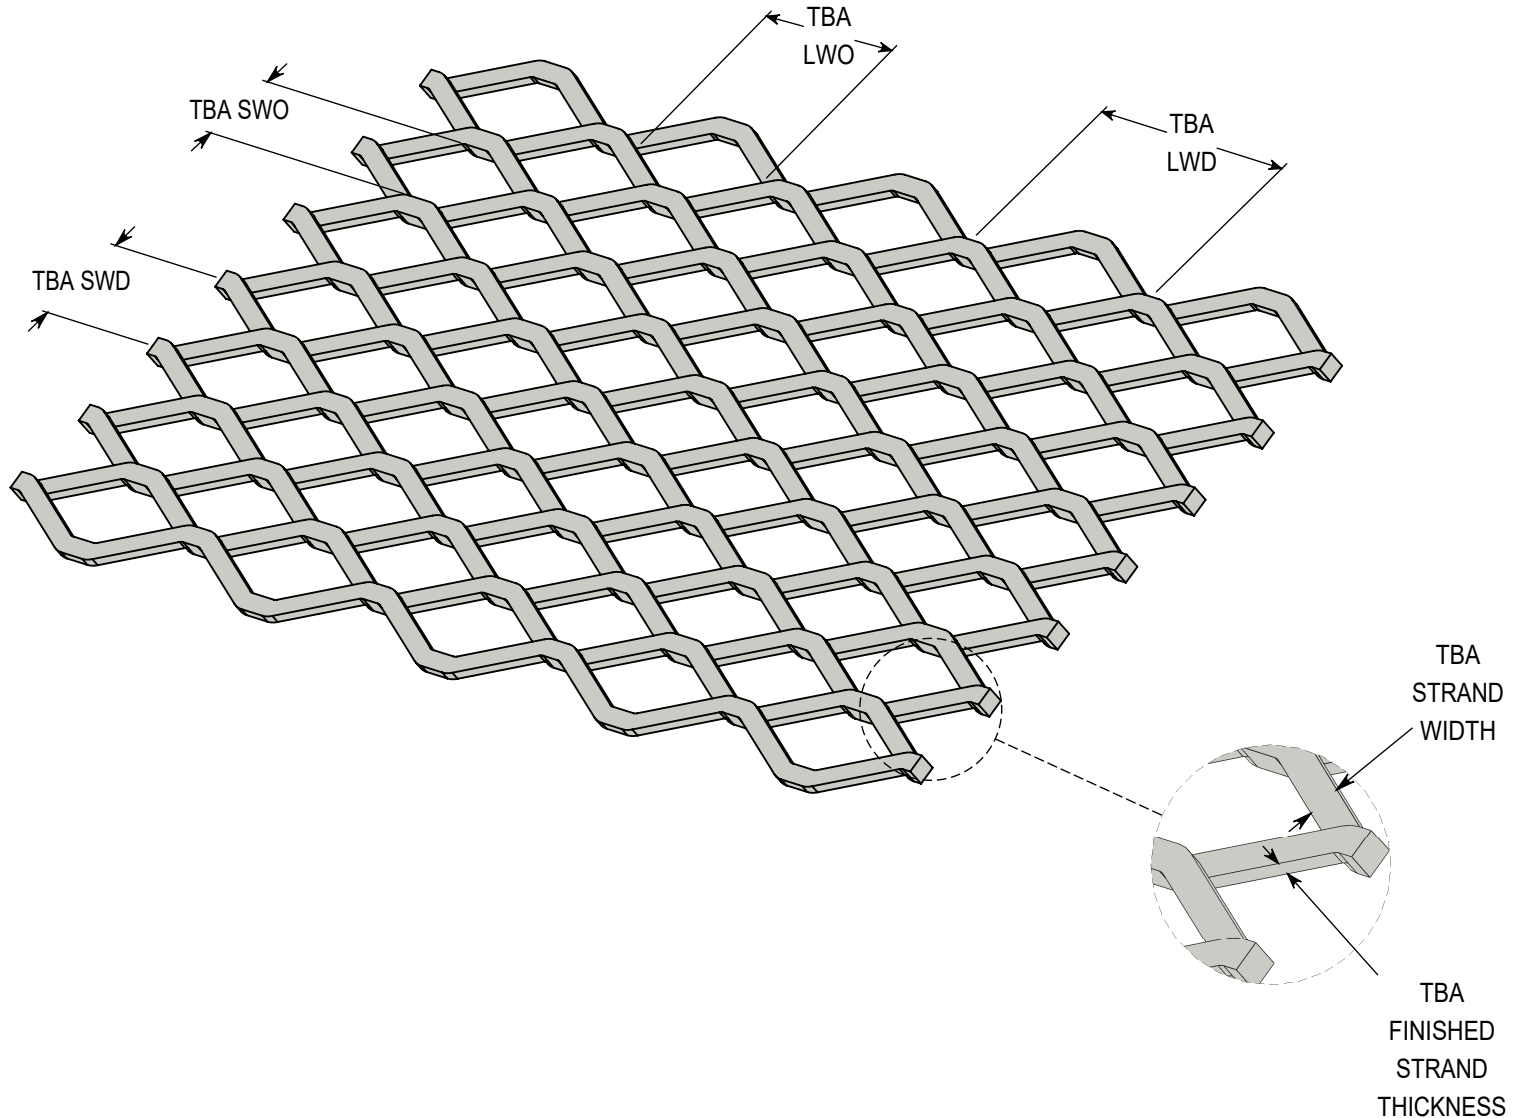

ACCURATE
SCREEN & GRATING

EXPANDED METAL - RAISED

1/4" - #20 - CARBON STEEL

DRAWING NOT TO SCALE

NOTE: ALL DRAWINGS ARE THE PROPERTY OF ACCURATE SCREEN LTD./1238229 ALBERTA INC.

www accuratescreen.ca

VANCOUVER