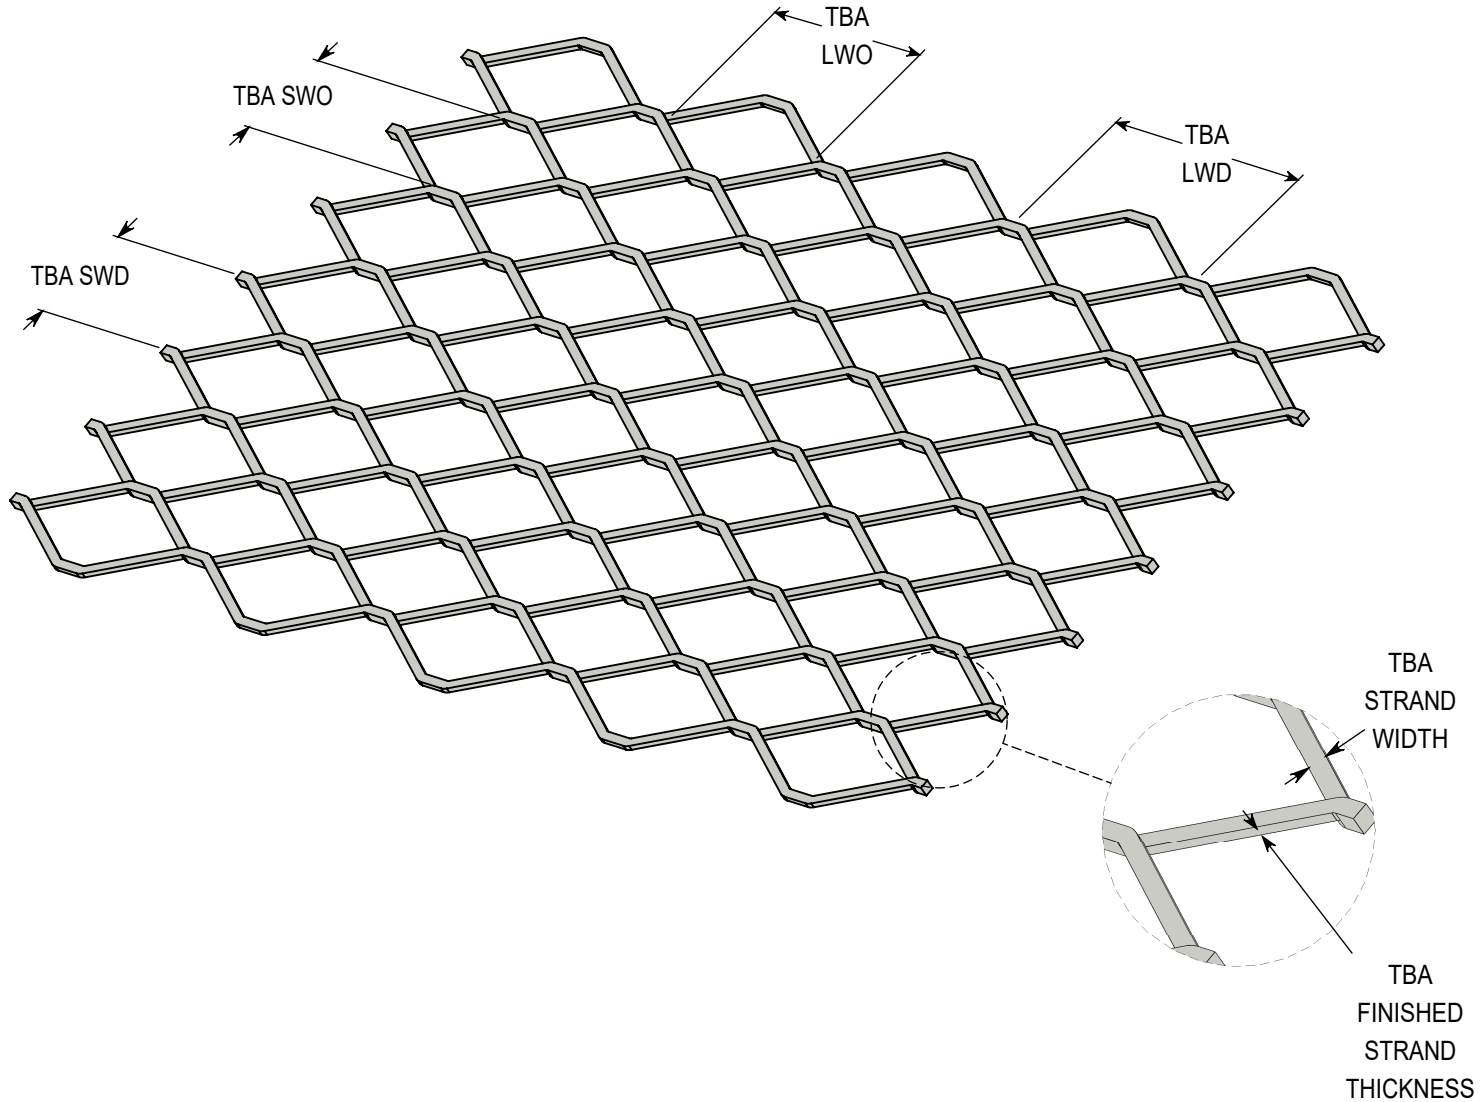

ACCURATE
SCREEN & GRATING

EXPANDED METAL - RAISED

1-1/2" - #16 - 304 STAINLESS STEEL

DRAWING NOT TO SCALE

NOTE: ALL DRAWINGS ARE THE PROPERTY OF ACCURATE SCREEN LTD./1238229 ALBERTA INC.

VANCOUVER

19082-28th Avenue
Surrey, BC
Canada V3S 6M3
TF: 877.687.3488