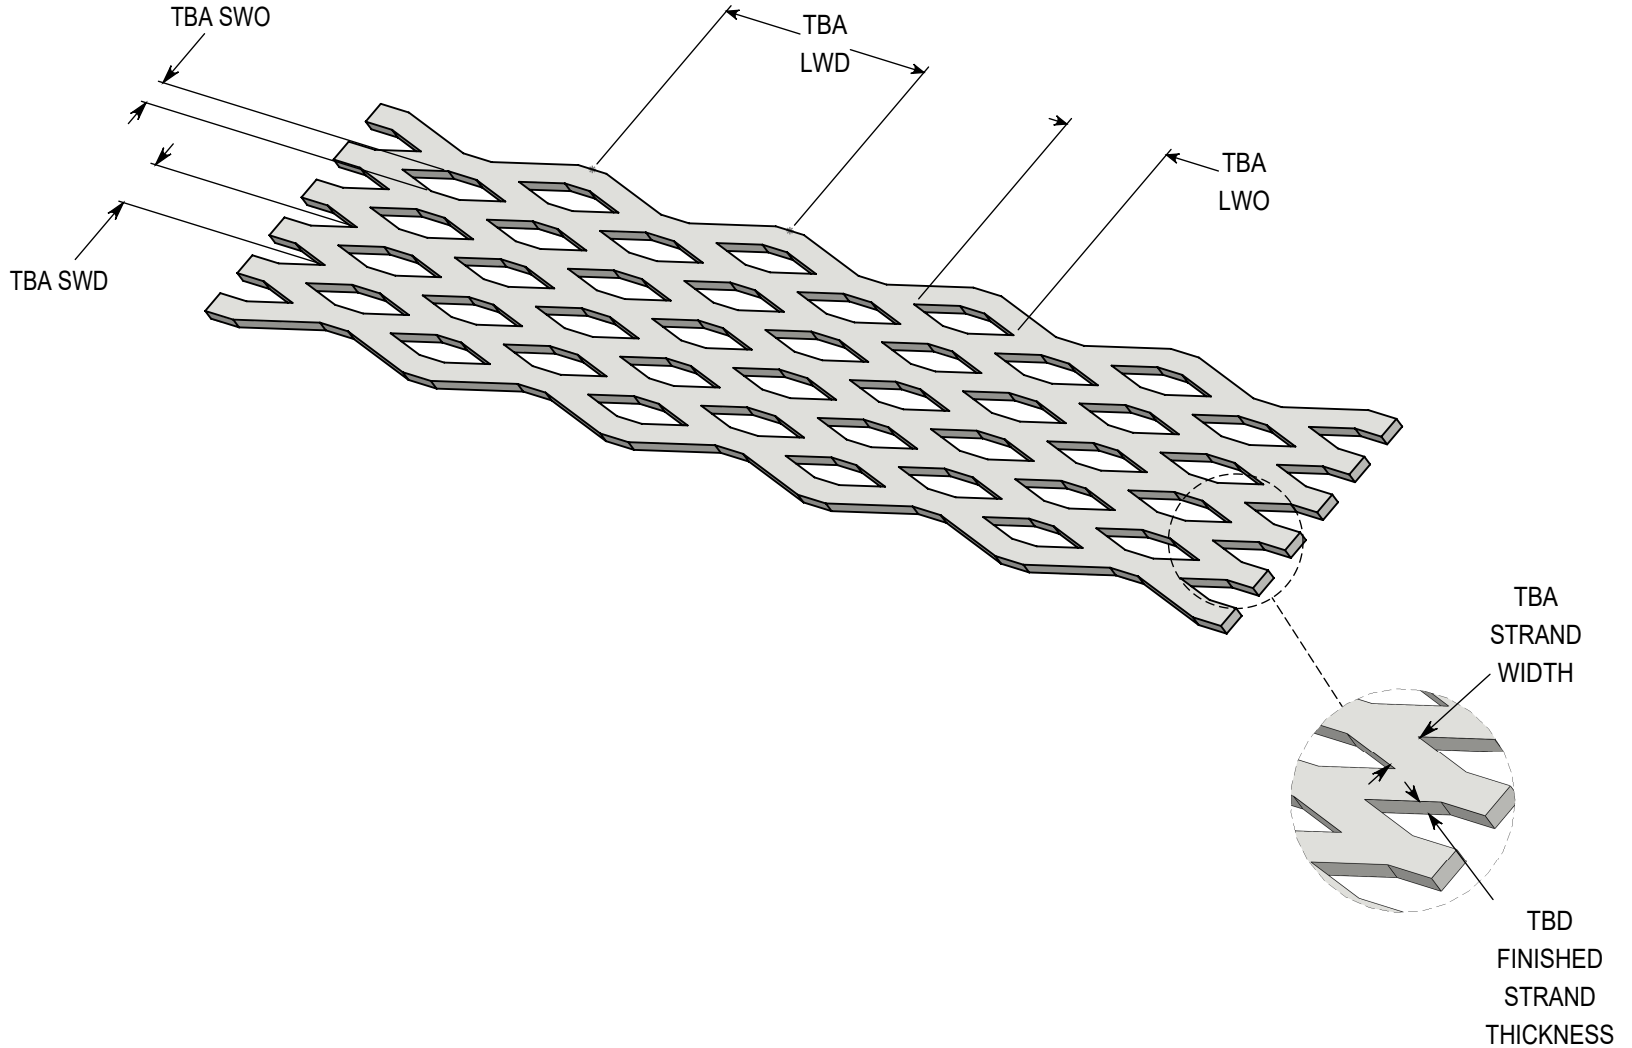

MONTREAL

440 Rue Stinson
Saint Laurent, QC
Canada H4N 2E9
TF: 855.325.3826

DRAWING NOT TO SCALE

www accuratescreen.ca

NOTE: ALL DRAWINGS ARE THE PROPERTY OF ACCURATE SCREEN LTD./1238229 ALBERTA INC.