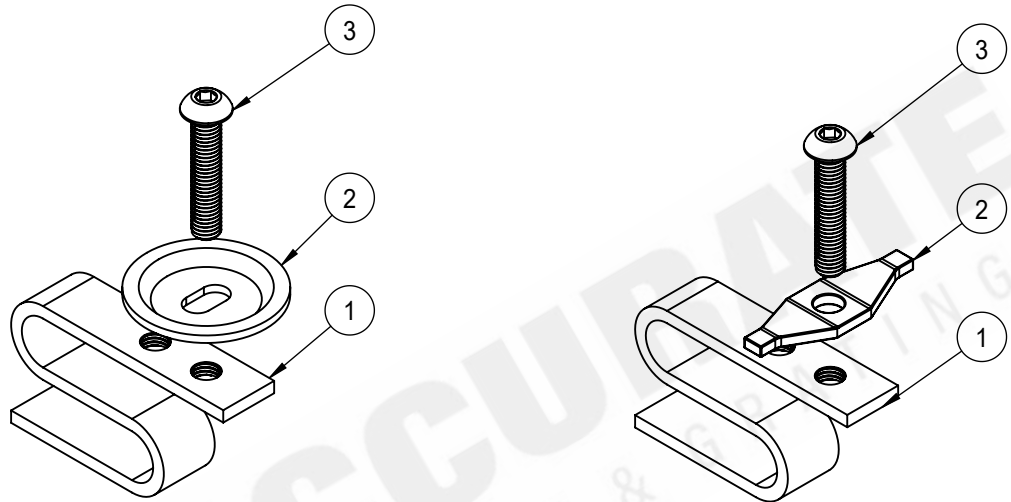

### MONTREAL

440 Rue Stinson  
Saint Laurent, QC  
Canada H4N 2E9  
TF: 855.325.3826

ITEM NO.	DESCRIPTION	AVAILABLE ALLOYS	QTY.
1	S-CLIP	GALVANIZED STEEL	1
2	ROUND CHANNEL WASHER (SOLD SEPARATELY)	GALVANIZED STEEL, 316 STAINLESS STEEL	1
2	DIAMOND CHANNEL WASHER (SOLD SEPARATELY)	GALVANIZED STEEL, 316 STAINLESS STEEL	1
3	M8x1.25x40mm 5mm ALLEN BUTTON HEAD SCREW	316 STAINLESS STEEL	1