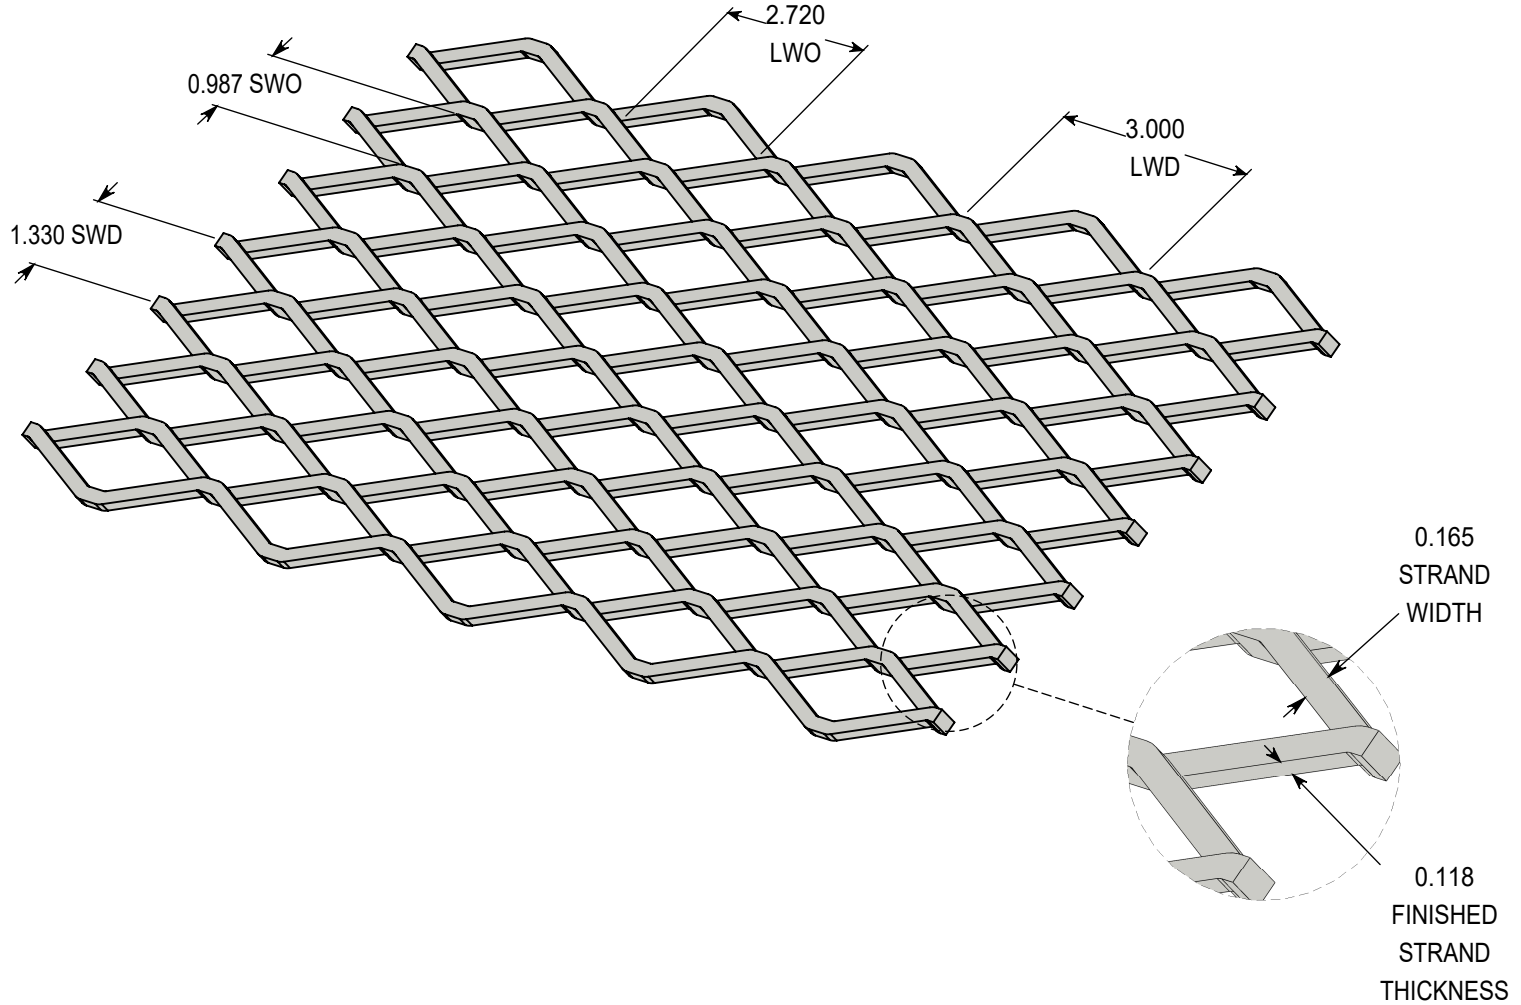

ACCURATE
SCREEN & GRATING

EXPANDED METAL - RAISED

1-1/2" - 0.125" - ALUMINUM

VANCOUVER

19082-28th Avenue
Surrey, BC
Canada V3S 6M3
TF: 877.687.3488

CALGARY

7571-57th Street SE
Calgary, AB
Canada T2C 5M2
TF: 877.857.0323

DRAWING NOT TO SCALE