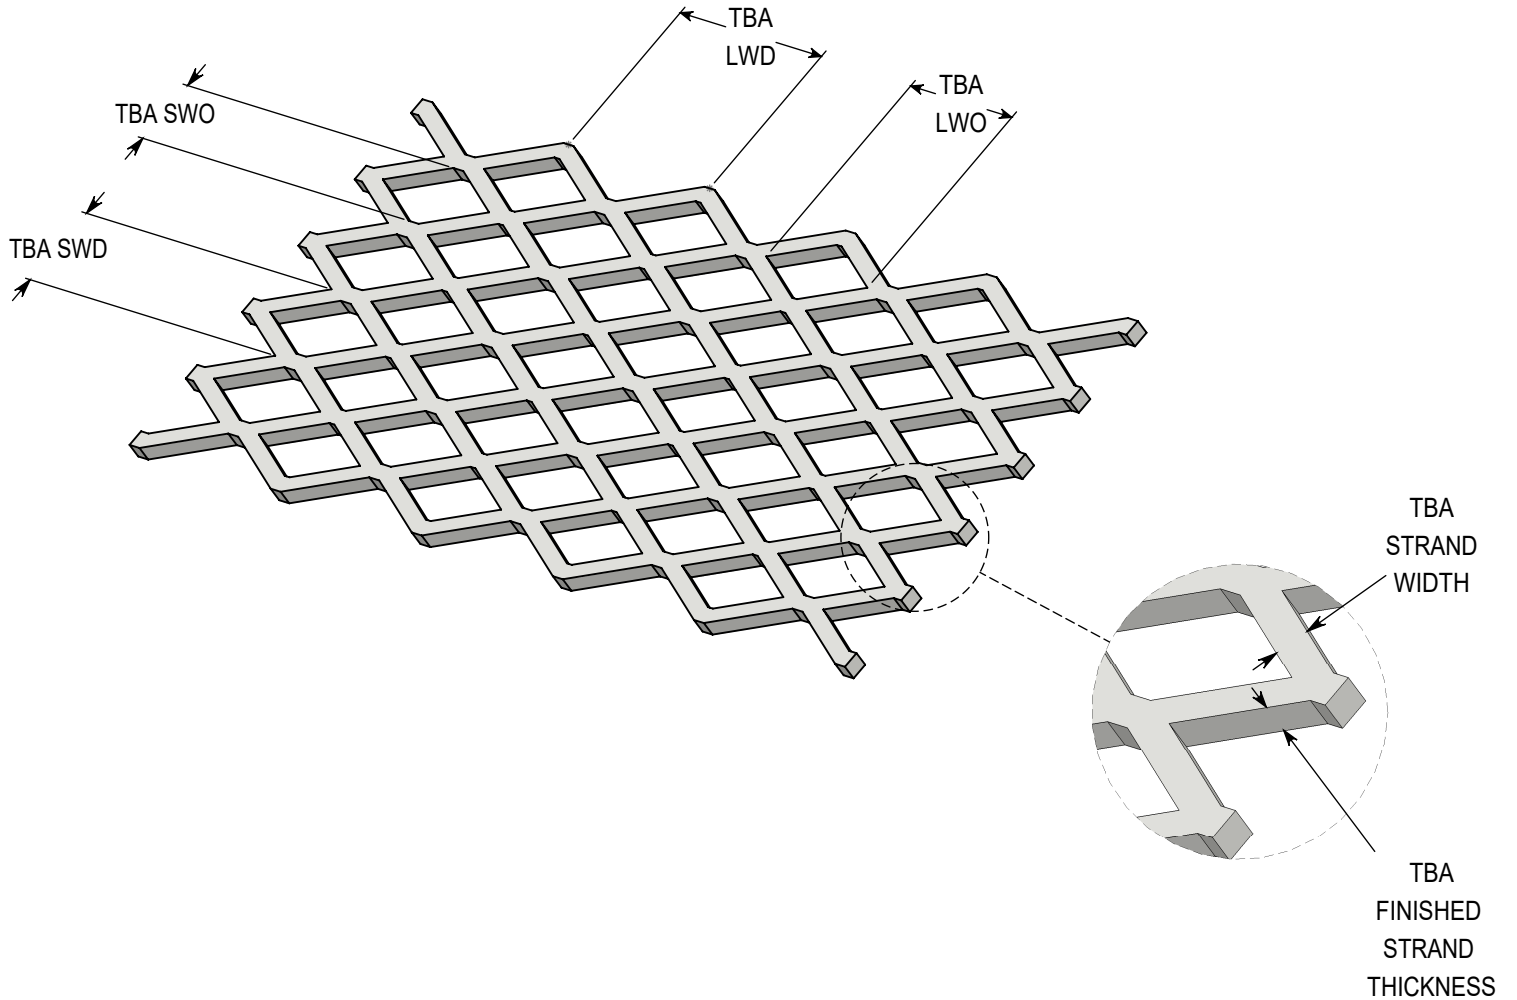

ACCURATE
SCREEN & GRATING

EXPANDED METAL - FLAT

1/2" - #13 - 316 STAINLESS STEEL

VANCOUVER

19082-28th Avenue
Surrey, BC
Canada V3S 6M3
TF: 877.687.3488

CALGARY

7571-57th Street SE
Calgary, AB
Canada T2C 5M2
TF: 877.857.0323

DRAWING NOT TO SCALE