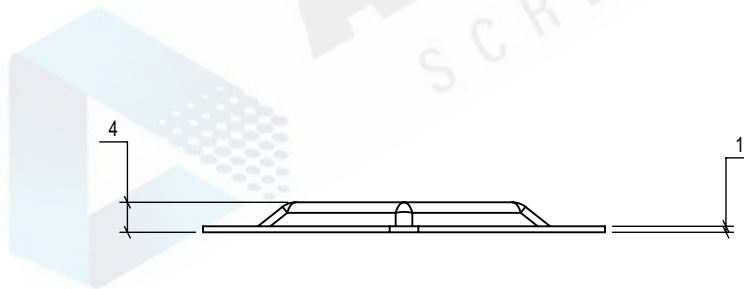

MONTREAL

440 Rue Stinson
Saint Laurent, QC
Canada H4N 2E9
TF: 855.325.3826

AVAILABLE ALLOYS

GALVANIZED STEEL