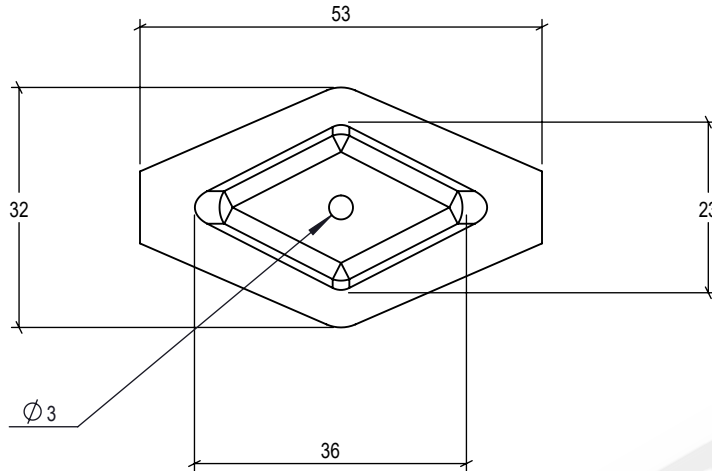

MONTREAL

440 Rue Stinson
Saint Laurent, QC
Canada H4N 2E9
TF: 855.325.3826

AVAILABLE ALLOYS

GALVANIZED STEEL