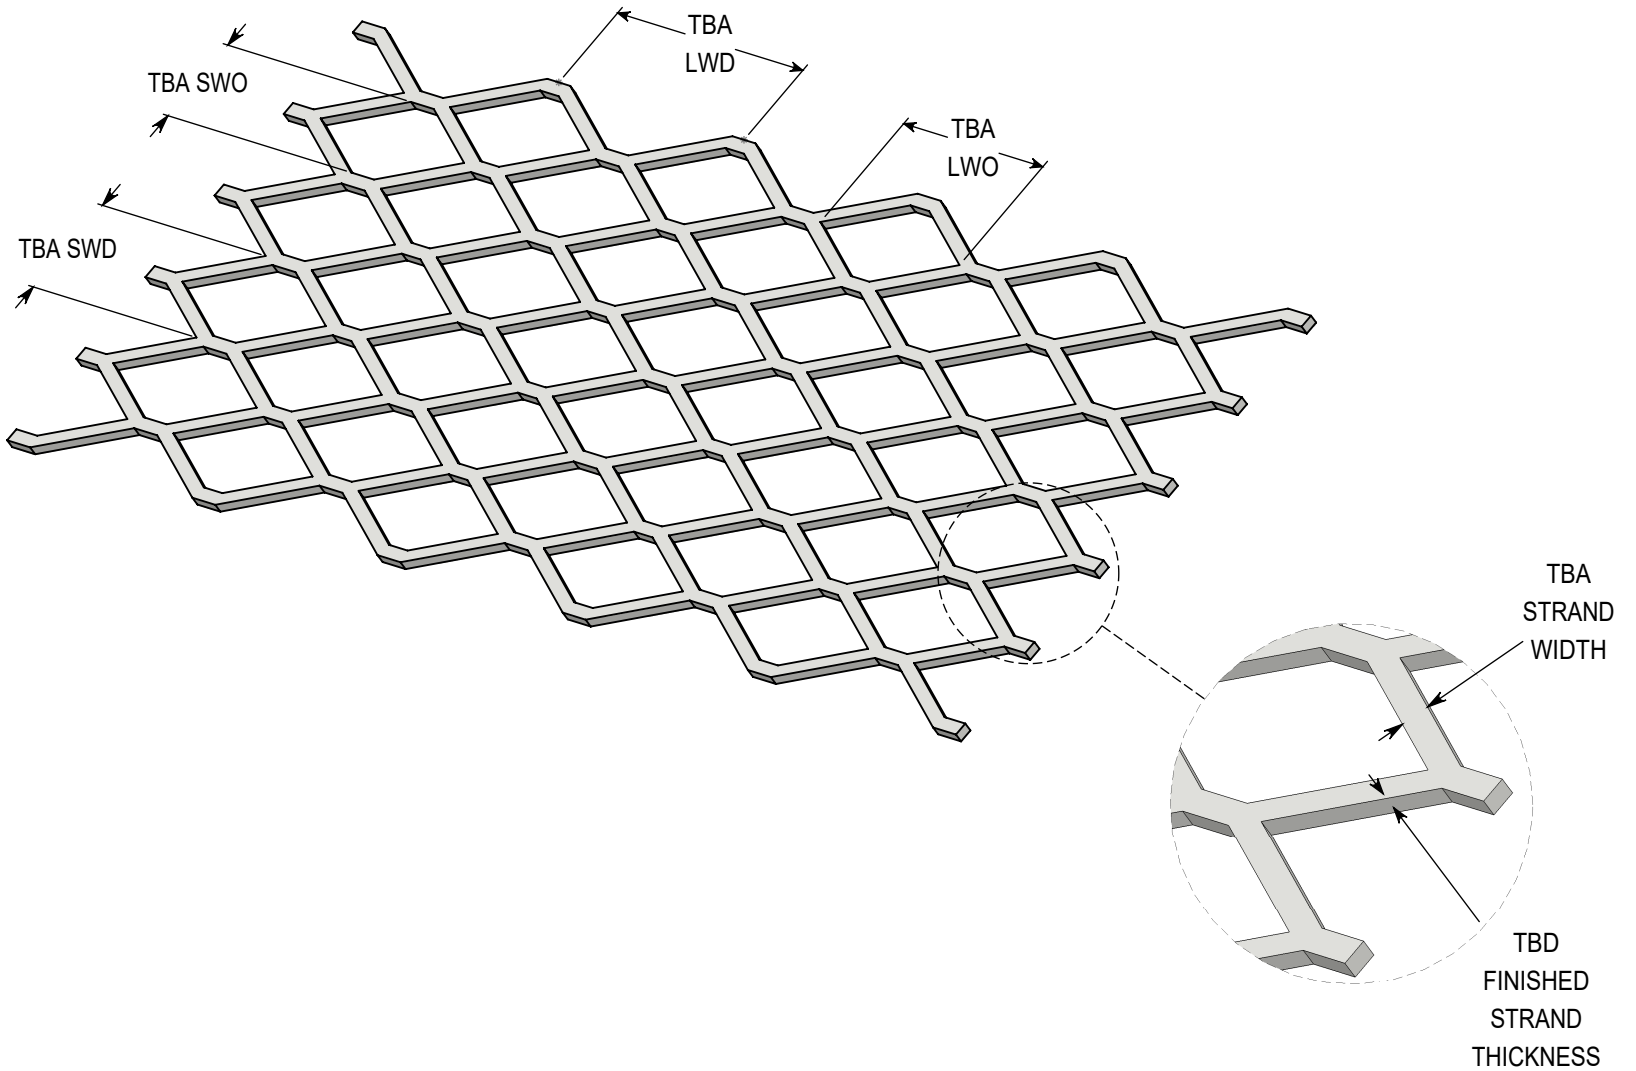

MONTREAL

440 Rue Stinson
Saint Laurent, QC
Canada H4N 2E9
TF: 855.325.3826

DRAWING NOT TO SCALE

www accuratescreen.ca

NOTE: ALL DRAWINGS ARE THE PROPERTY OF ACCURATE SCREEN LTD./1238229 ALBERTA INC.