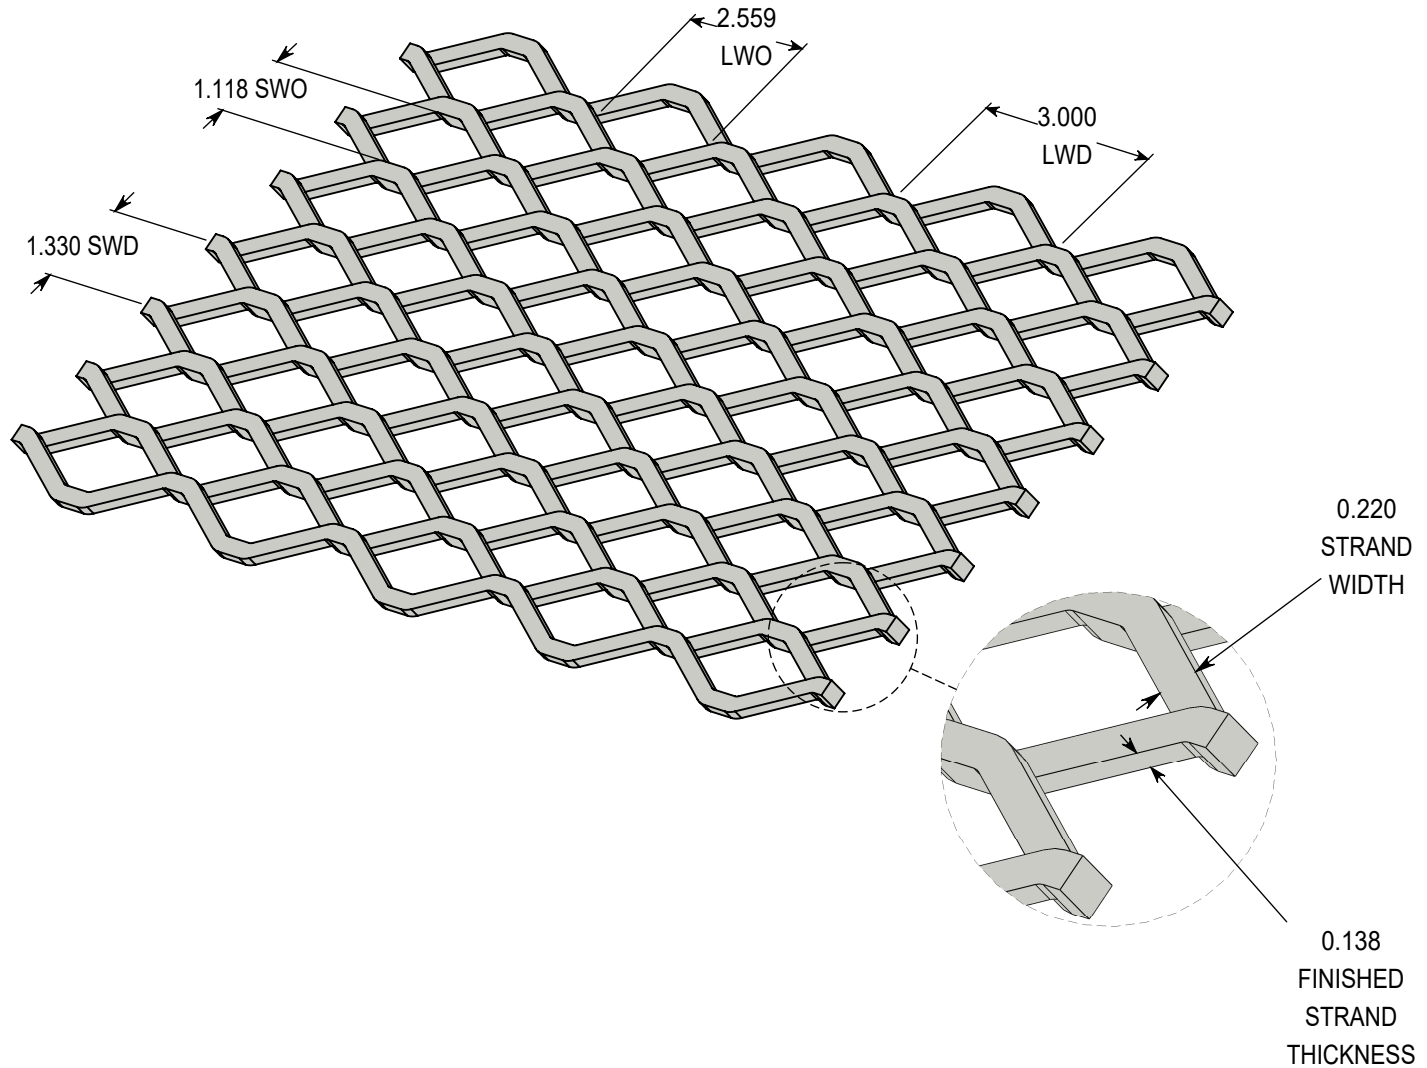

ACCURATE
SCREEN & GRATING

EXPANDED METAL - RAISED

1-1/2" - #10H - CARBON STEEL

VANCOUVER

19082-28th Avenue
Surrey, BC
Canada V3S 6M3
TF: 877.687.3488

CALGARY

7571-57th Street SE
Calgary, AB
Canada T2C 5M2
TF: 877.857.0323

DRAWING NOT TO SCALE