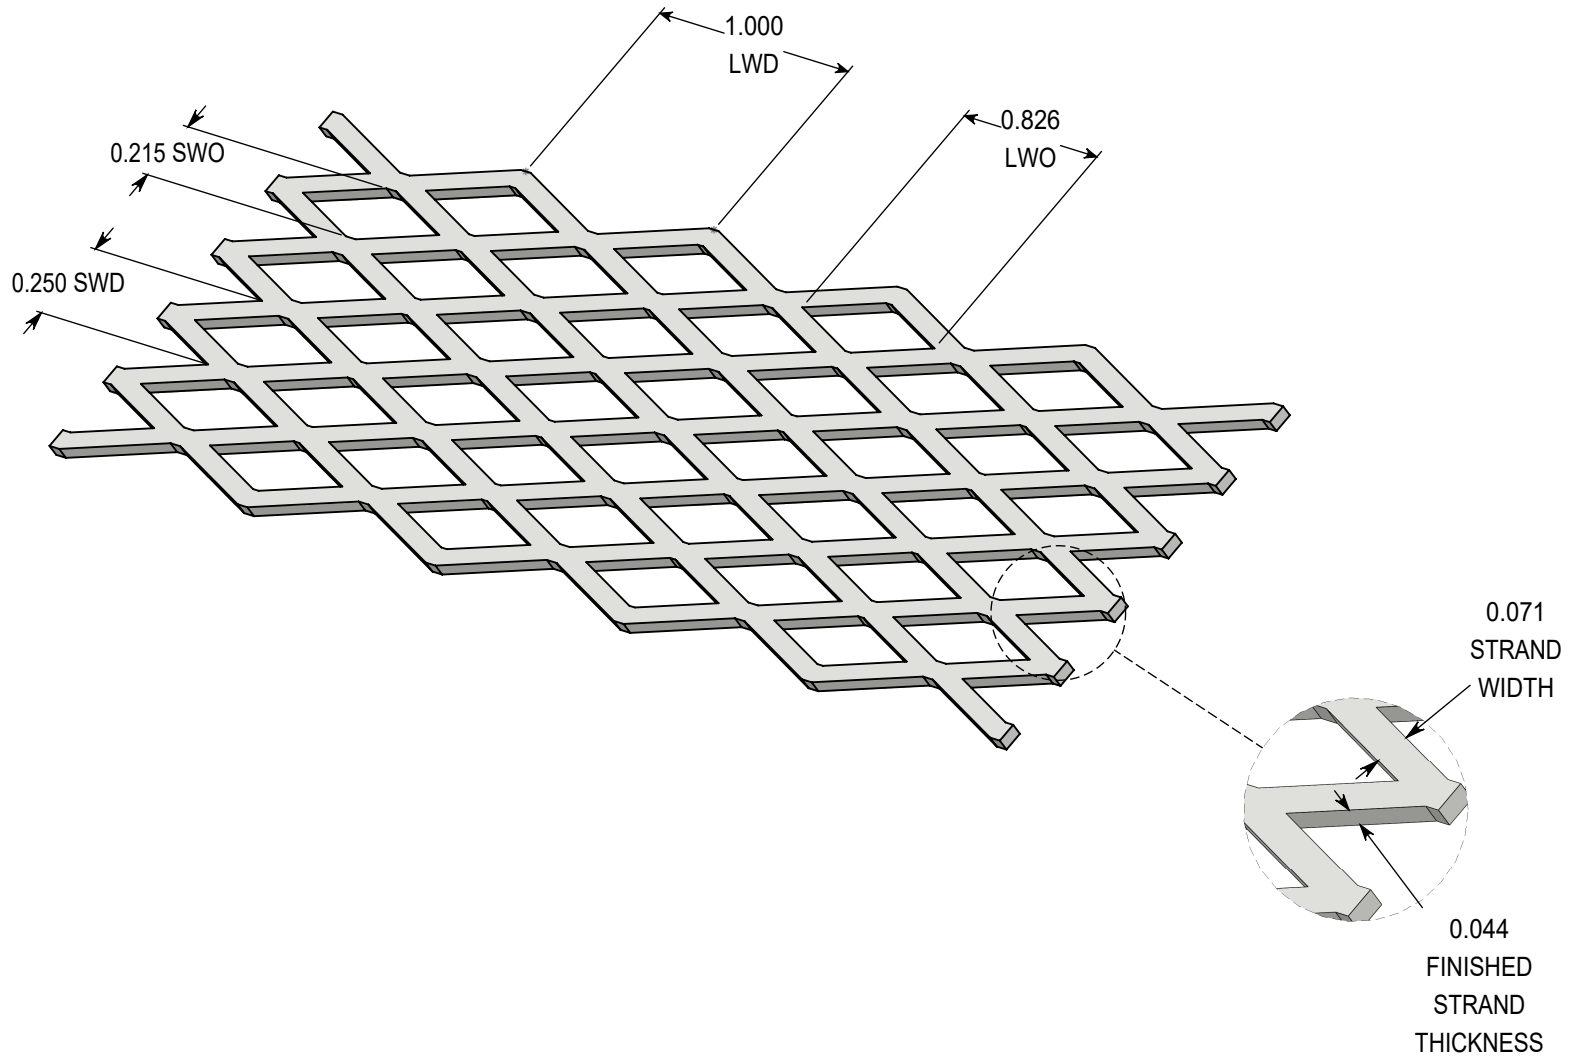

# EXPANDED METAL - FLAT

1/4" - #18 - 304 STAINLESS STEEL

**\*DRAWING NOT TO SCALE\***

NOTE: ALL DRAWINGS ARE THE PROPERTY OF ACCURATE SCREEN LTD./1238229 ALBERTA INC.