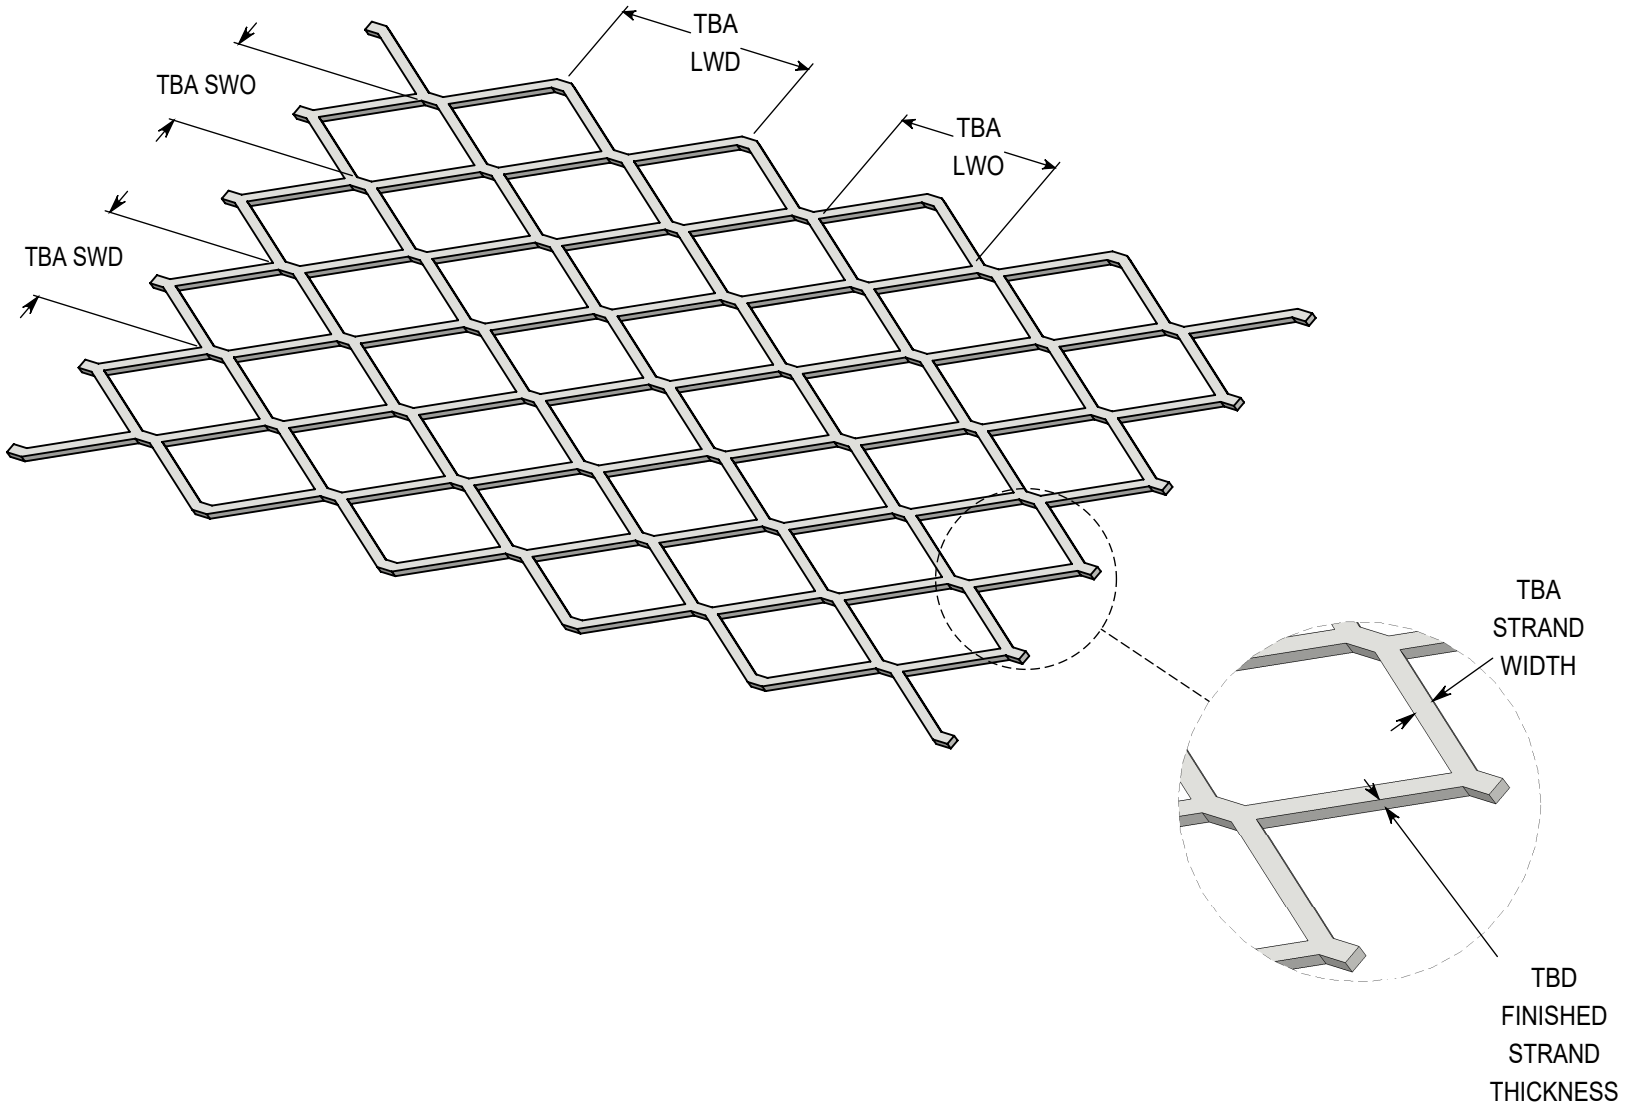

ACCURATE
SCREEN & GRATING

EXPANDED METAL - FLAT

1-1/2" - #13 - 316 STAINLESS STEEL

VANCOUVER

19082-28th Avenue
Surrey, BC
Canada V3S 6M3
TF: 877.687.3488

CALGARY

7571-57th Street SE
Calgary, AB
Canada T2C 5M2
TF: 877.857.0323

DRAWING NOT TO SCALE